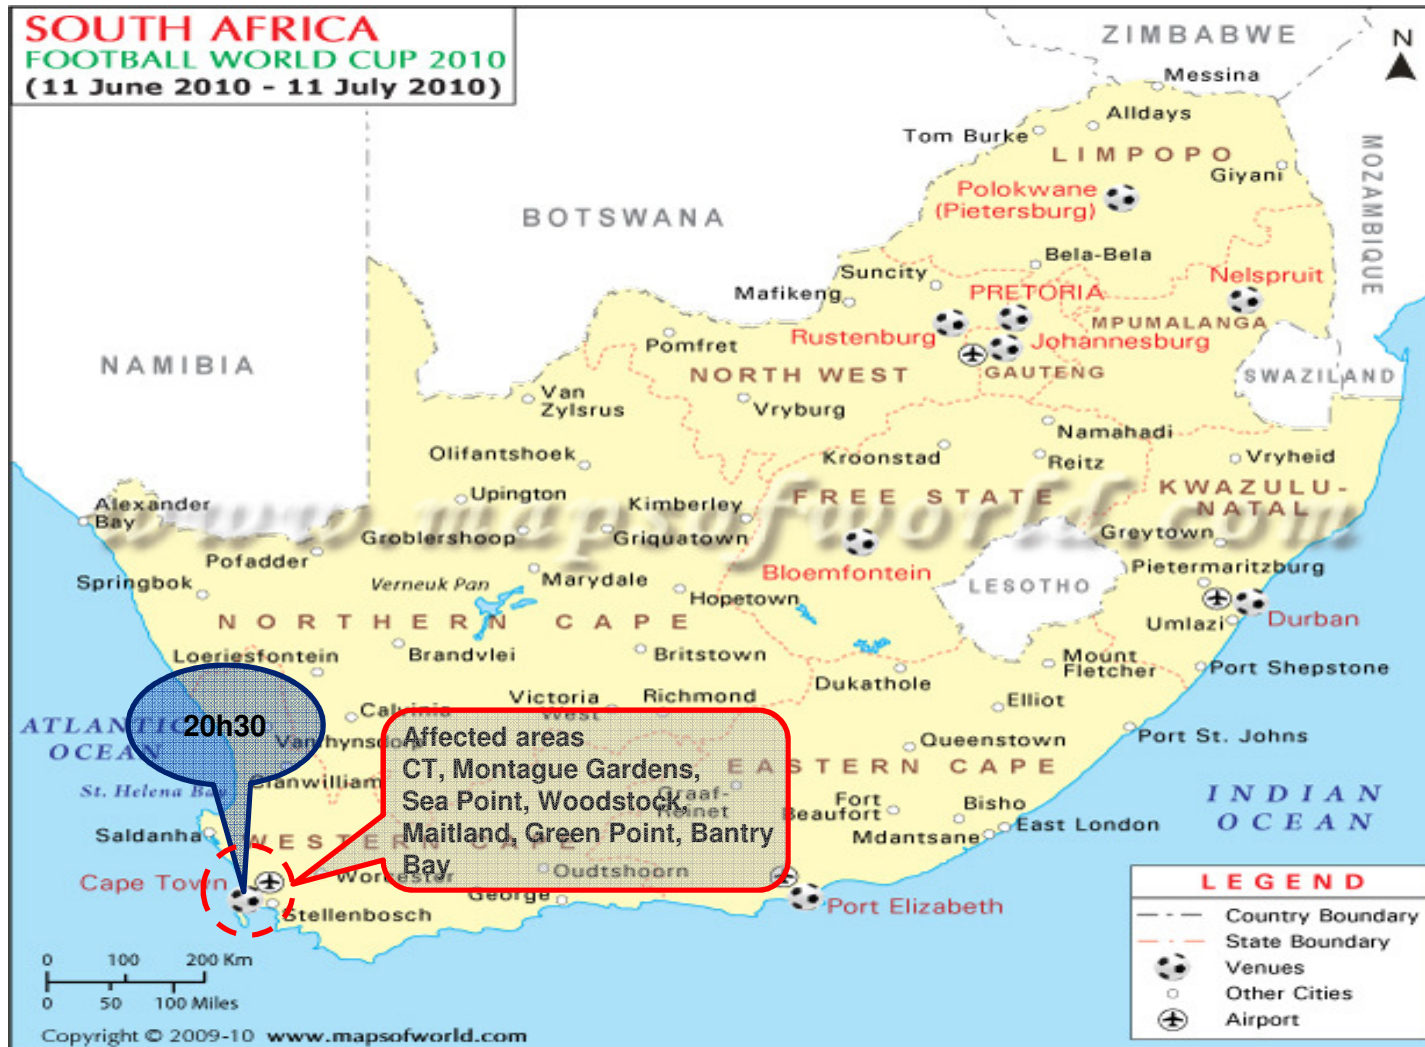

## Saturday July 3<sup>rd</sup> – Quarter Finals

 = 10km Radius Surrounding Match Fixtures

# Tuesday July 6<sup>th</sup> – 1<sup>st</sup> Semi Final

= 10km Radius Surrounding Match Fixtures