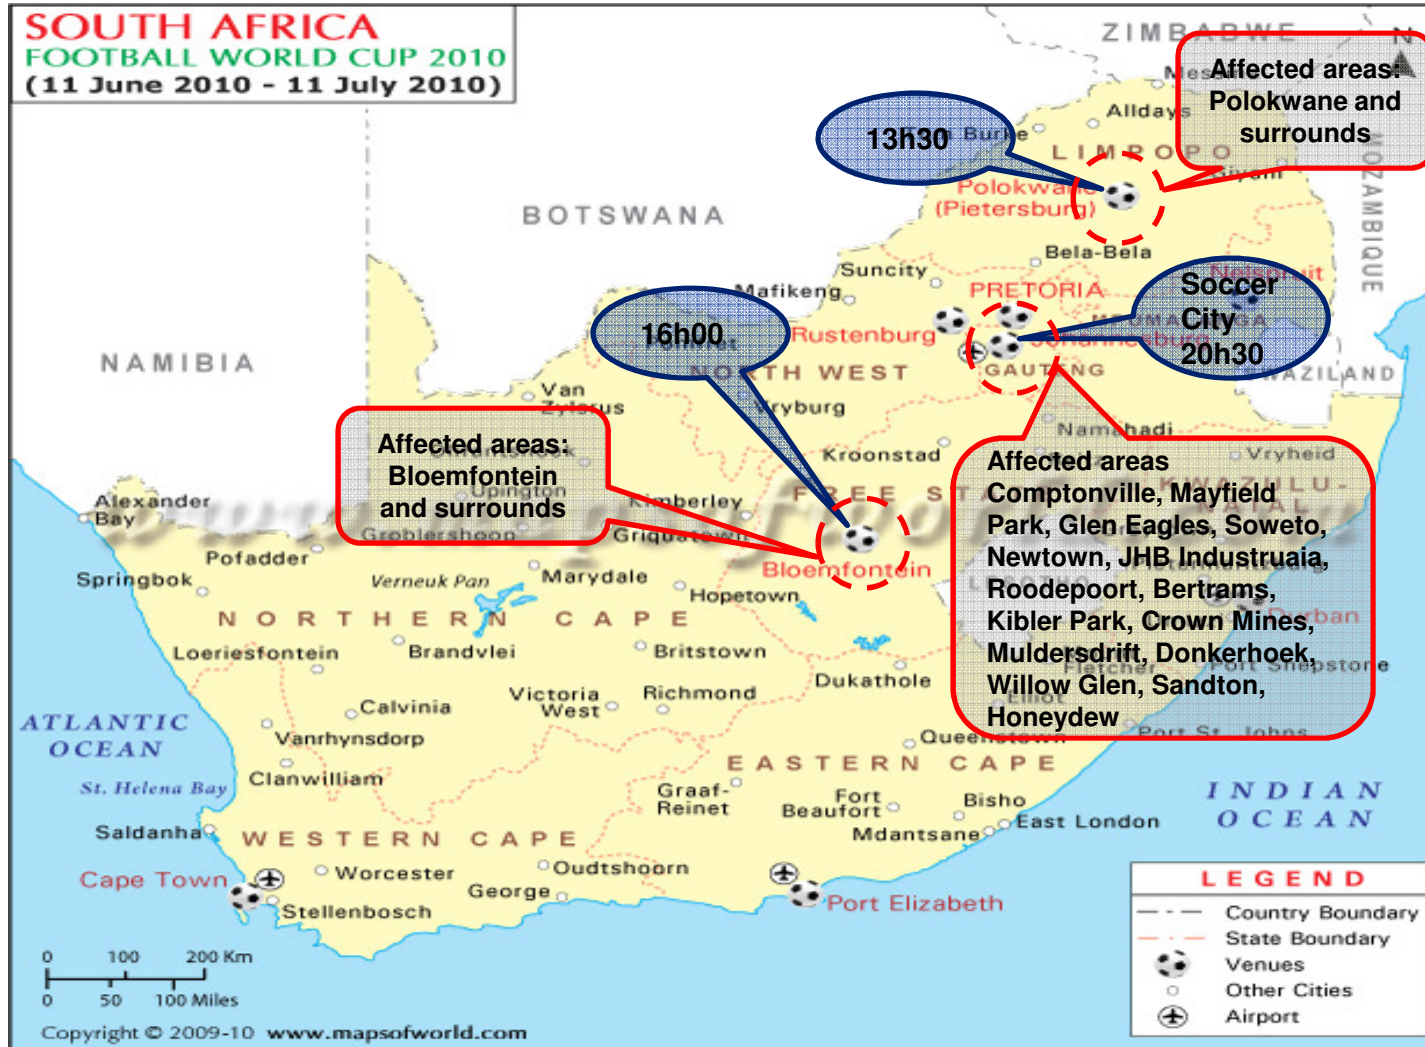

# Sunday June 13th

= 10km Radius Surrounding Match Fixtures

## Monday June 14th

 = 10km Radius Surrounding Match Fixtures

**Tuesday June 15th**

= 10km Radius Surrounding Match Fixtures

## Wednesday June 16<sup>th</sup> – Public Holiday

= 10km Radius Surrounding Match Fixtures

**Thursday June 17<sup>th</sup>**

= 10km Radius Surrounding Match Fixtures

**Friday June 18<sup>th</sup>**

= 10km Radius Surrounding Match Fixtures