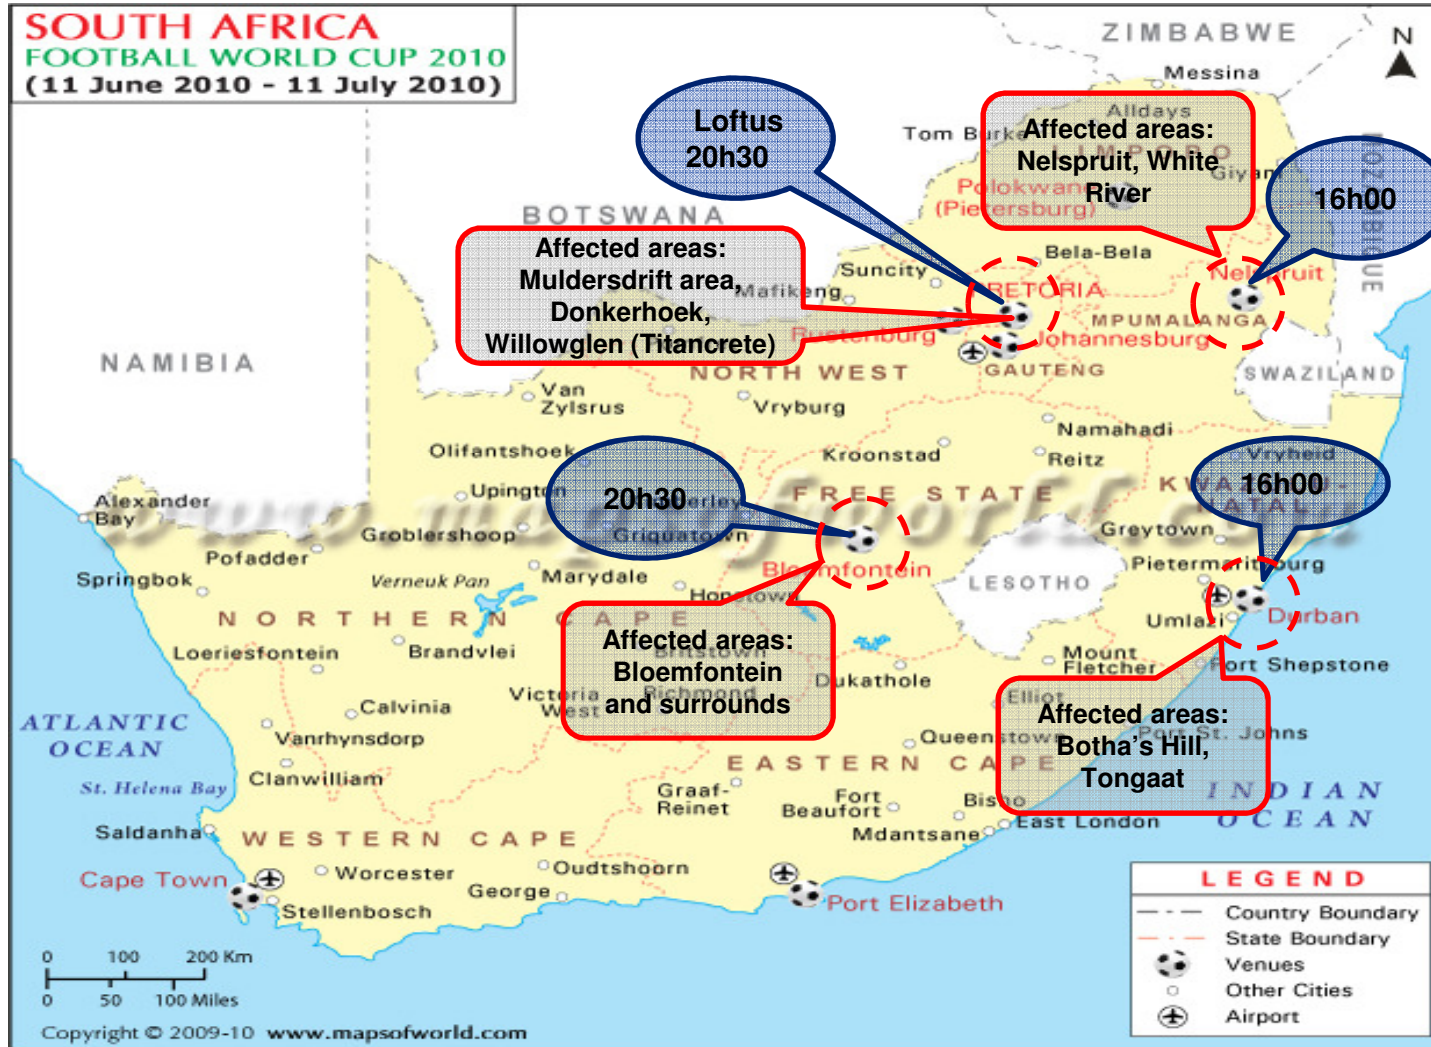

## Monday June 14th

 = 10km Radius Surrounding Match Fixtures

**Tuesday June 15th**

= 10km Radius Surrounding Match Fixtures

## Wednesday June 16<sup>th</sup> – Public Holiday

= 10km Radius Surrounding Match Fixtures

**Thursday June 17<sup>th</sup>**

= 10km Radius Surrounding Match Fixtures

**Friday June 18<sup>th</sup>**

= 10km Radius Surrounding Match Fixtures

# Monday June 21<sup>st</sup>

= 10km Radius Surrounding Match Fixtures

**Tuesday June 22<sup>nd</sup>**

= 10km Radius Surrounding Match Fixtures

**Wednesday June 23<sup>rd</sup>**

= 10km Radius Surrounding Match Fixtures

# Thursday June 24<sup>th</sup>

= 10km Radius Surrounding Match Fixtures

**Friday June 25<sup>th</sup>**

= 10km Radius Surrounding Match Fixtures