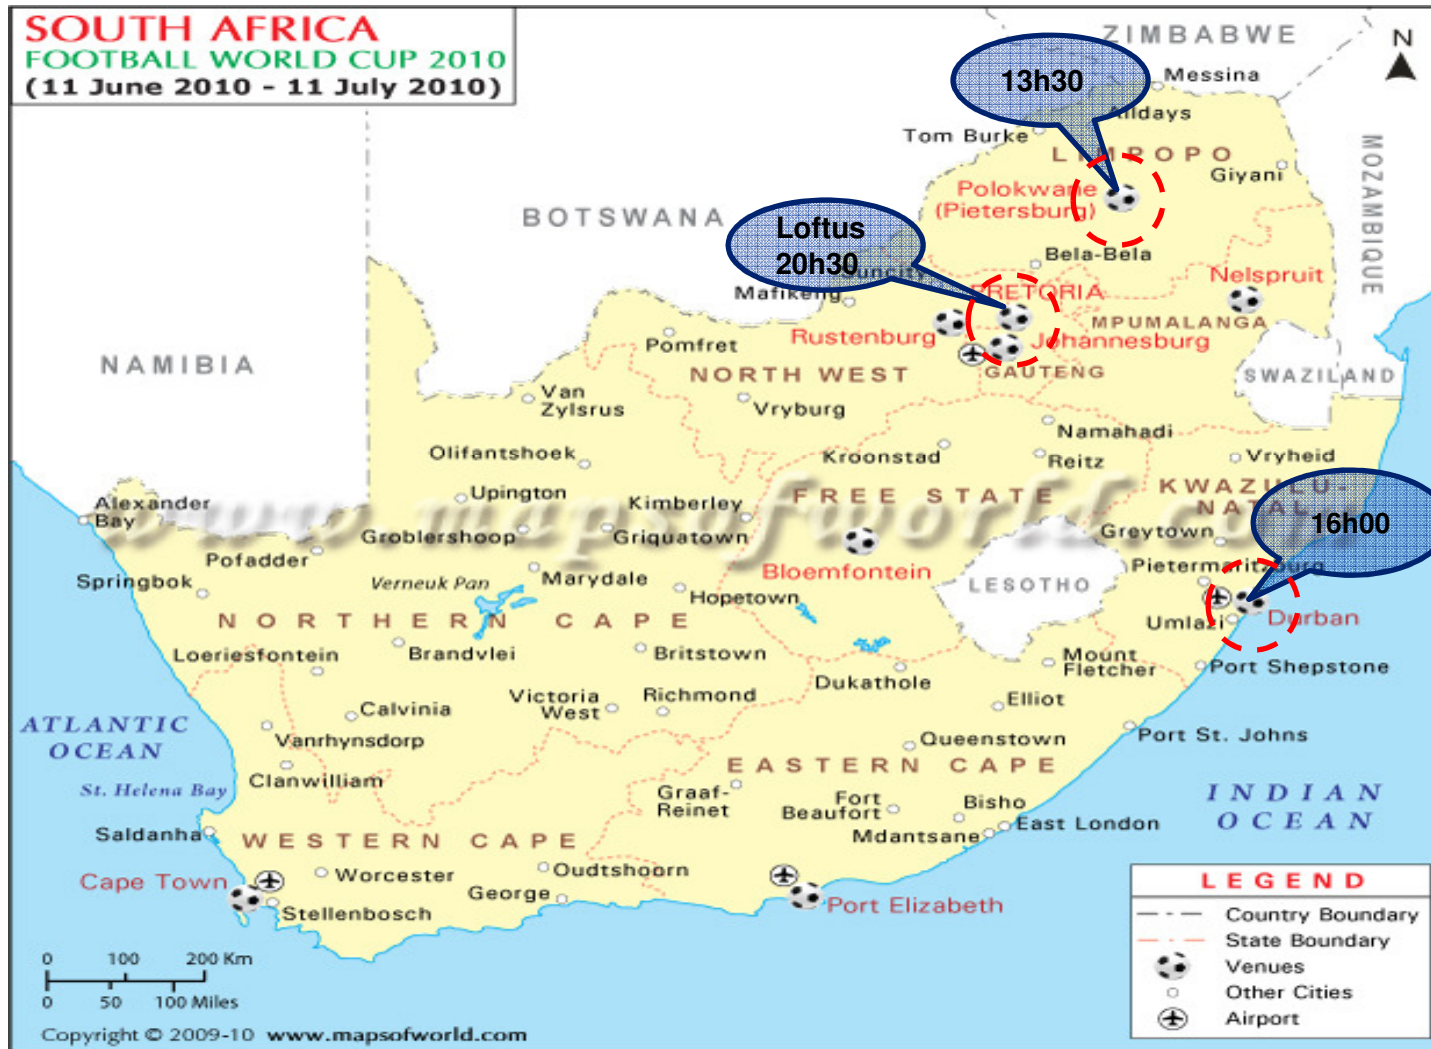

**Friday June 11th**

= 10km Radius Surrounding Match Fixtures

## Saturday June 12th

 = 10km Radius Surrounding Match Fixtures

# Sunday June 13th

= 10km Radius Surrounding Match Fixtures