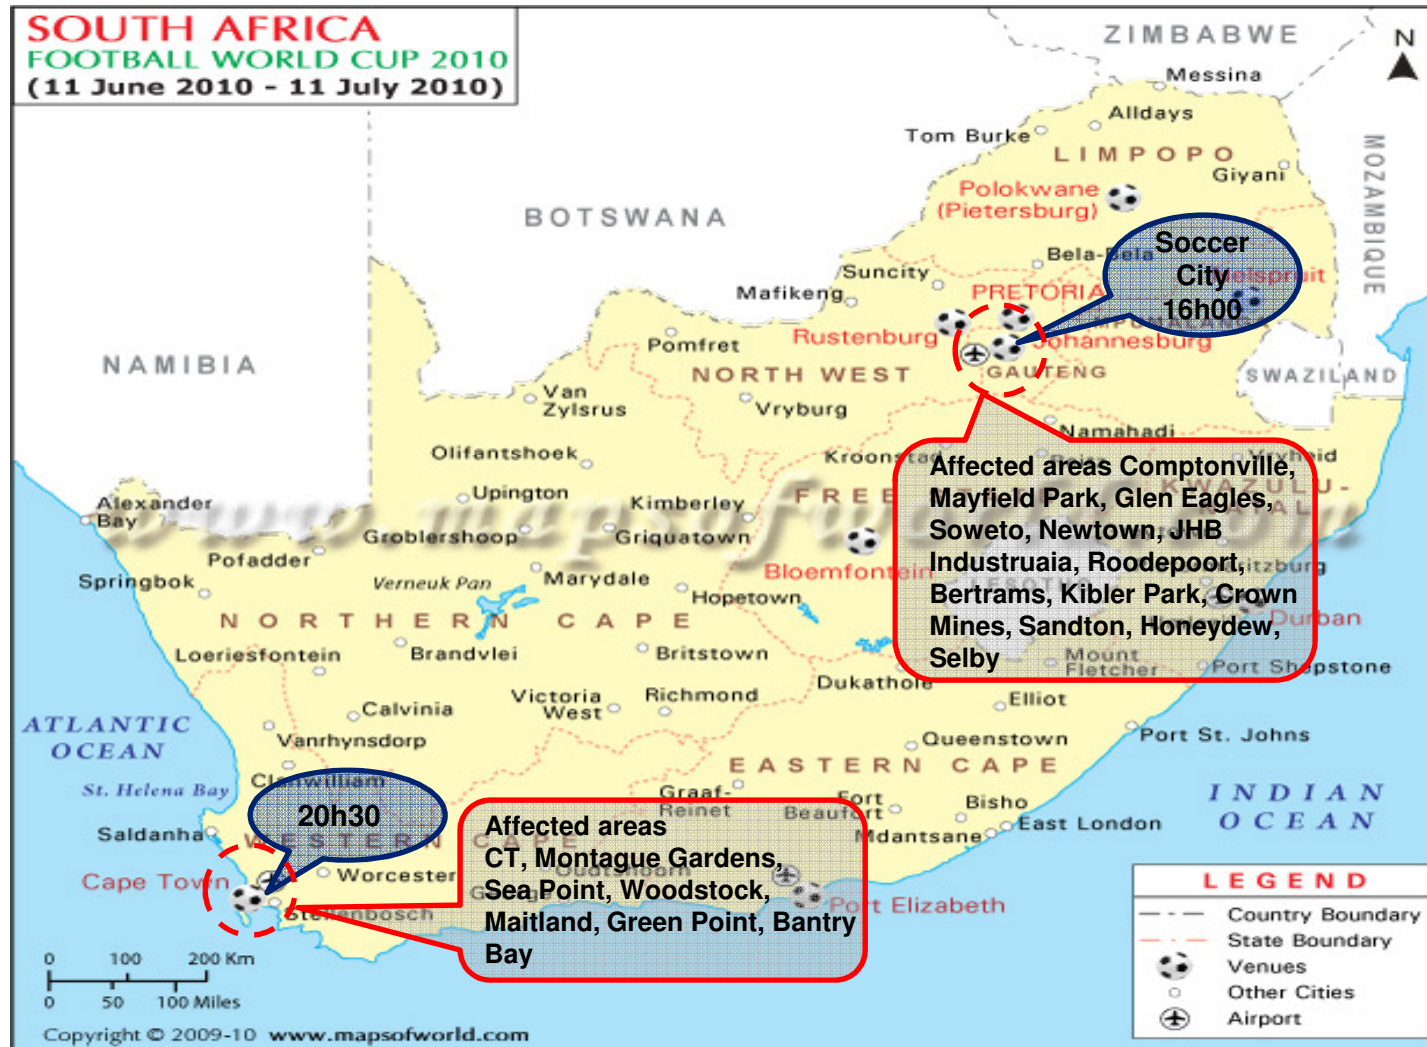

Friday June 11th

= 10km Radius Surrounding Match Fixtures