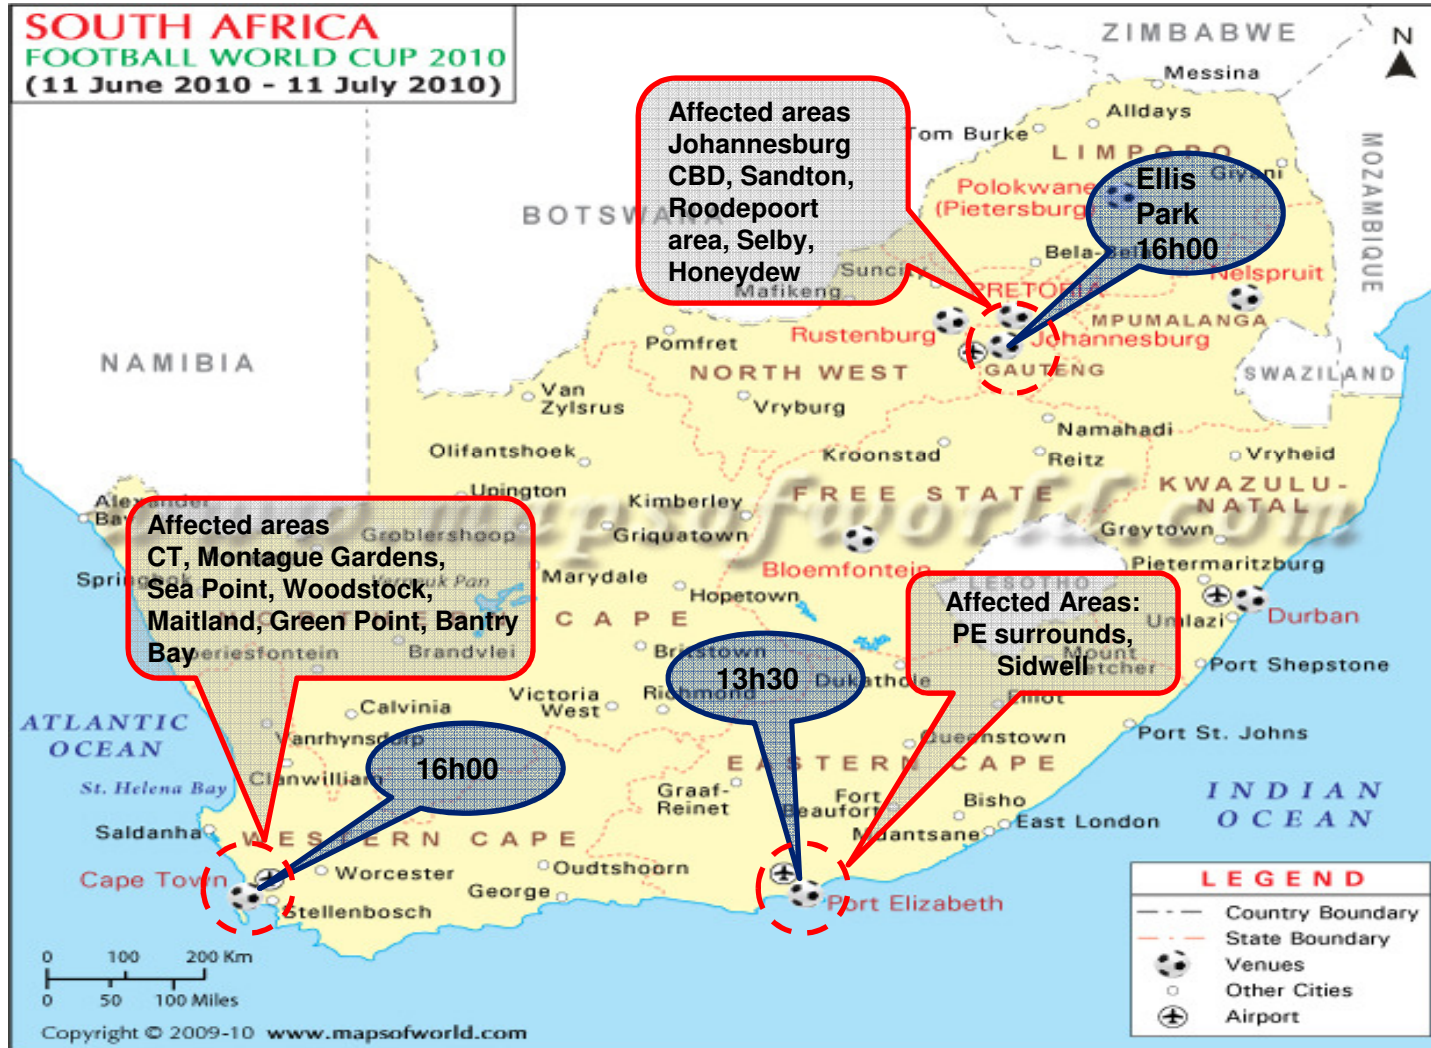

## Monday June 14th

 = 10km Radius Surrounding Match Fixtures

**Tuesday June 15th**

= 10km Radius Surrounding Match Fixtures

## Wednesday June 16<sup>th</sup> – Public Holiday

= 10km Radius Surrounding Match Fixtures

**Thursday June 17<sup>th</sup>**

= 10km Radius Surrounding Match Fixtures

**Friday June 18<sup>th</sup>**

= 10km Radius Surrounding Match Fixtures