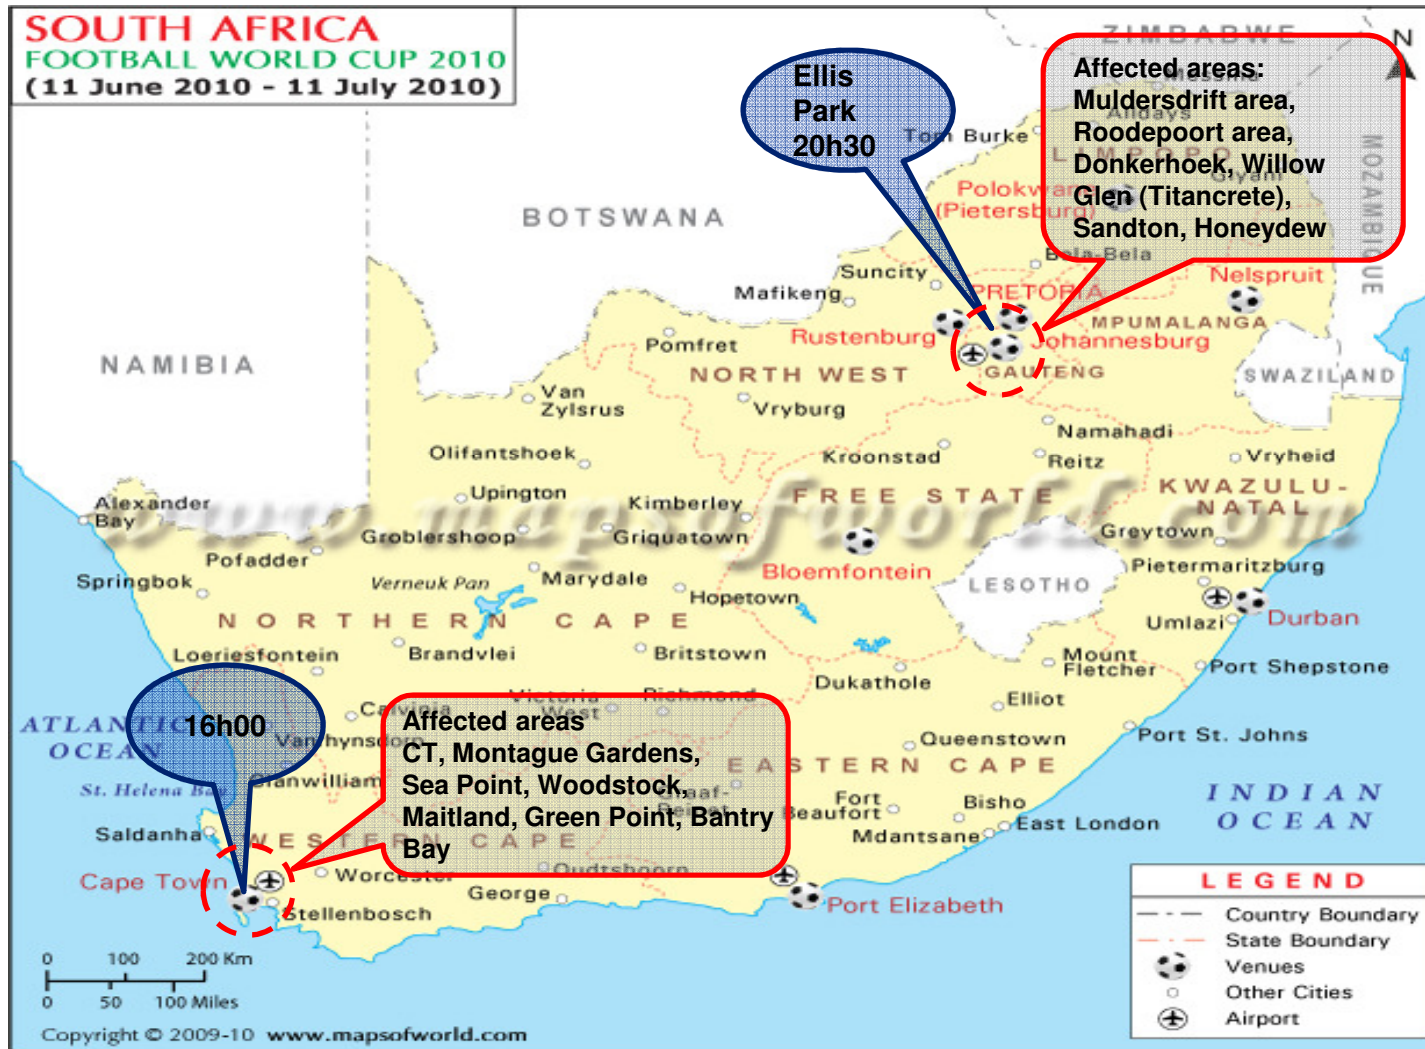

**Tuesday June 29<sup>th</sup>**

= 10km Radius Surrounding Match Fixtures

## Friday July 2<sup>nd</sup> – Quarter Finals

= 10km Radius Surrounding Match Fixtures

## Saturday July 3<sup>rd</sup> – Quarter Finals

 = 10km Radius Surrounding Match Fixtures

# Tuesday July 6<sup>th</sup> – 1<sup>st</sup> Semi Final

= 10km Radius Surrounding Match Fixtures