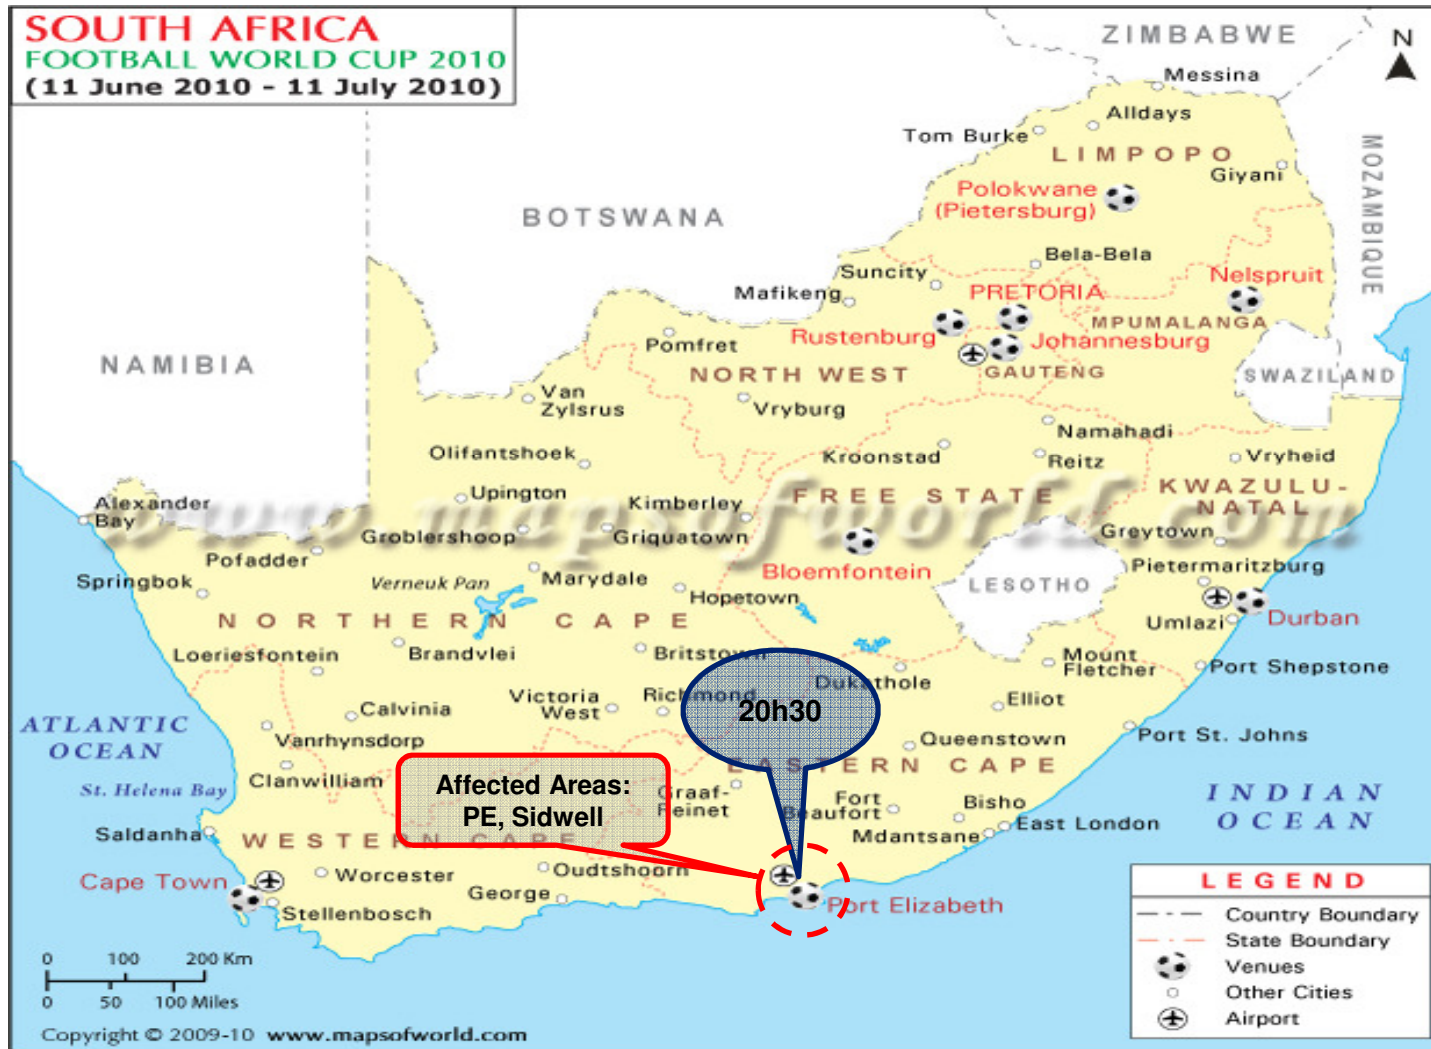

Saturday July 10th – 3rd Place Play-off