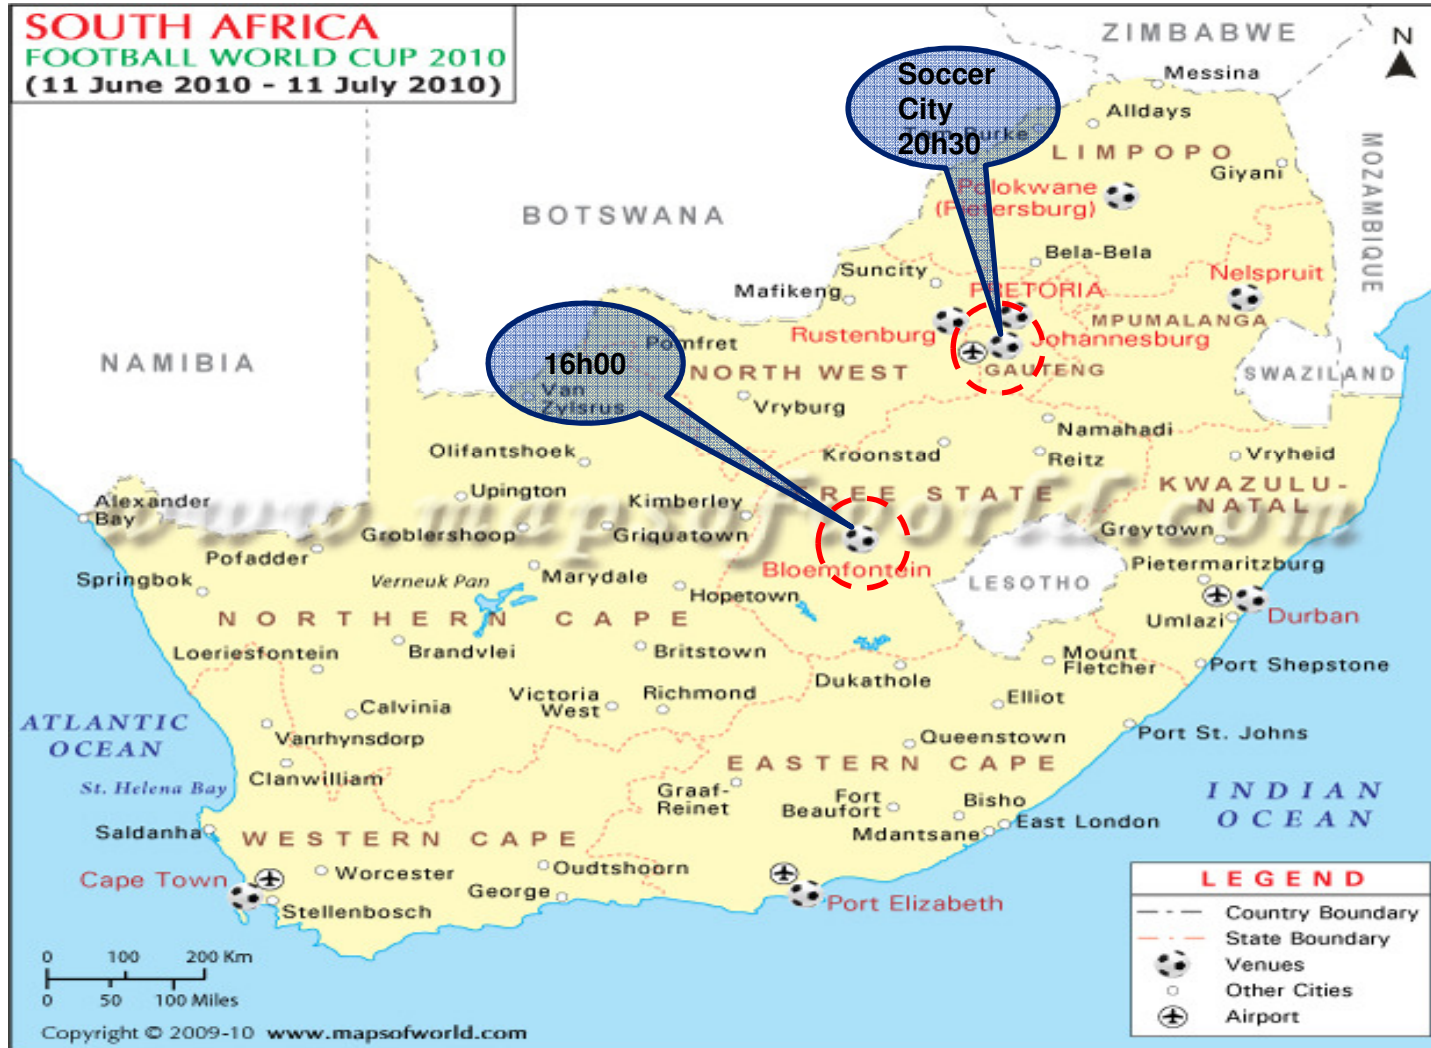

## Monday June 14th

 = 10km Radius Surrounding Match Fixtures

**Tuesday June 15th**

= 10km Radius Surrounding Match Fixtures

# Thursday June 24<sup>th</sup>

= 10km Radius Surrounding Match Fixtures

**Friday June 25<sup>th</sup>**

= 10km Radius Surrounding Match Fixtures

# Saturday June 26<sup>th</sup>

 = 10km Radius Surrounding Match Fixtures

**Sunday June 27<sup>th</sup>**

 = 10km Radius Surrounding Match Fixtures

**Monday June 28<sup>th</sup>**

= 10km Radius Surrounding Match Fixtures

**Tuesday June 29<sup>th</sup>**

= 10km Radius Surrounding Match Fixtures