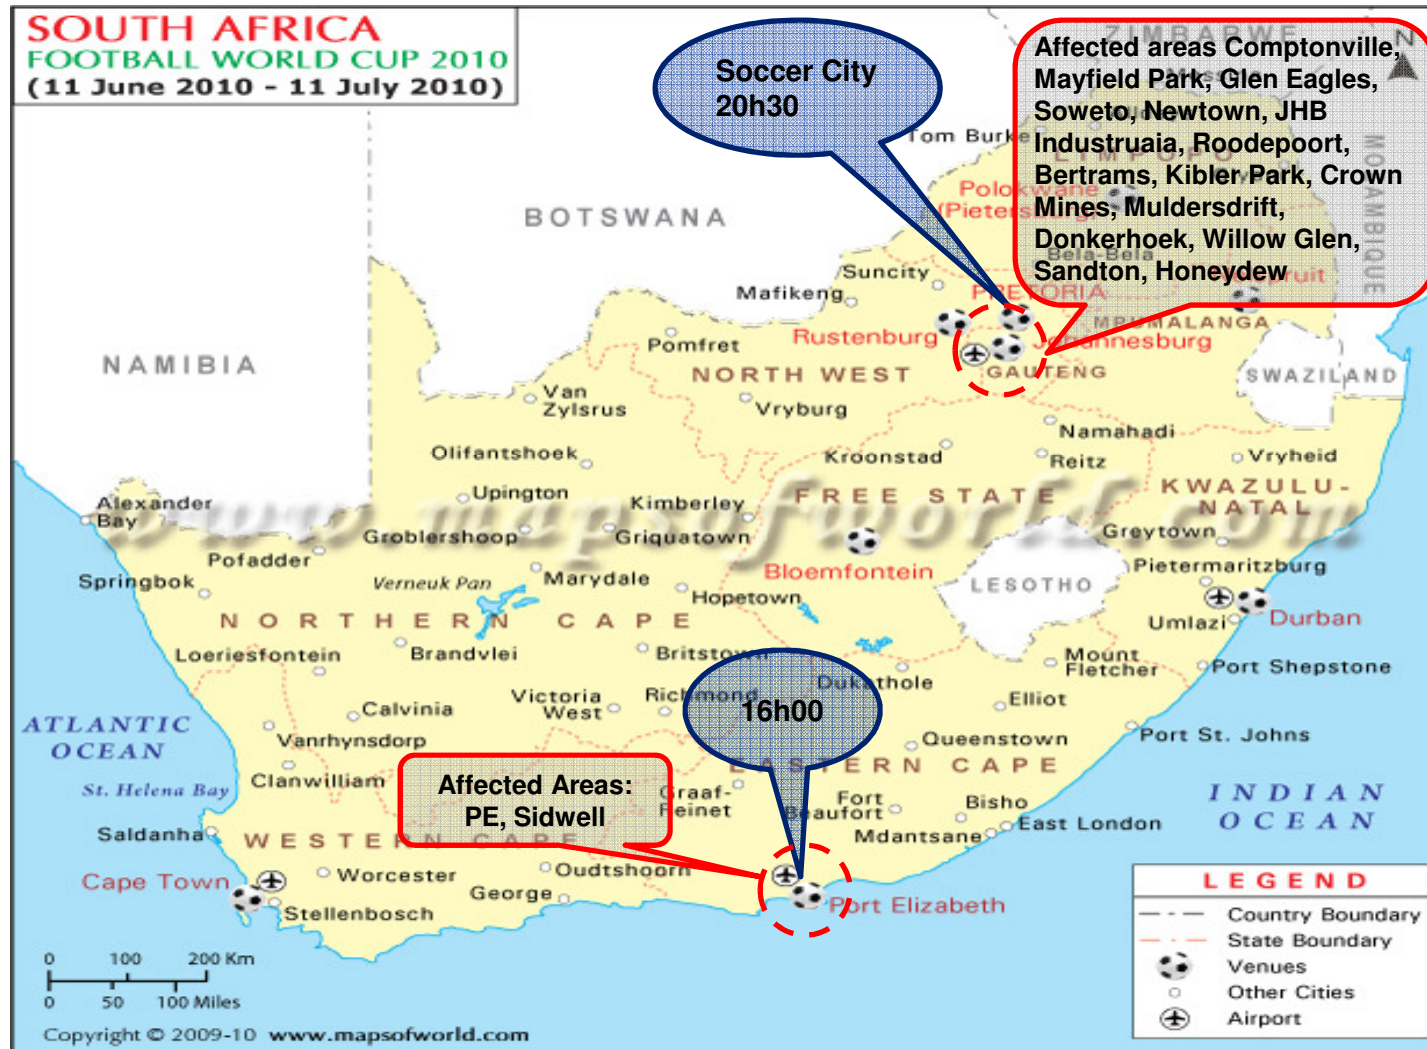

Friday July 2nd – Quarter Finals

= 10km Radius Surrounding Match Fixtures