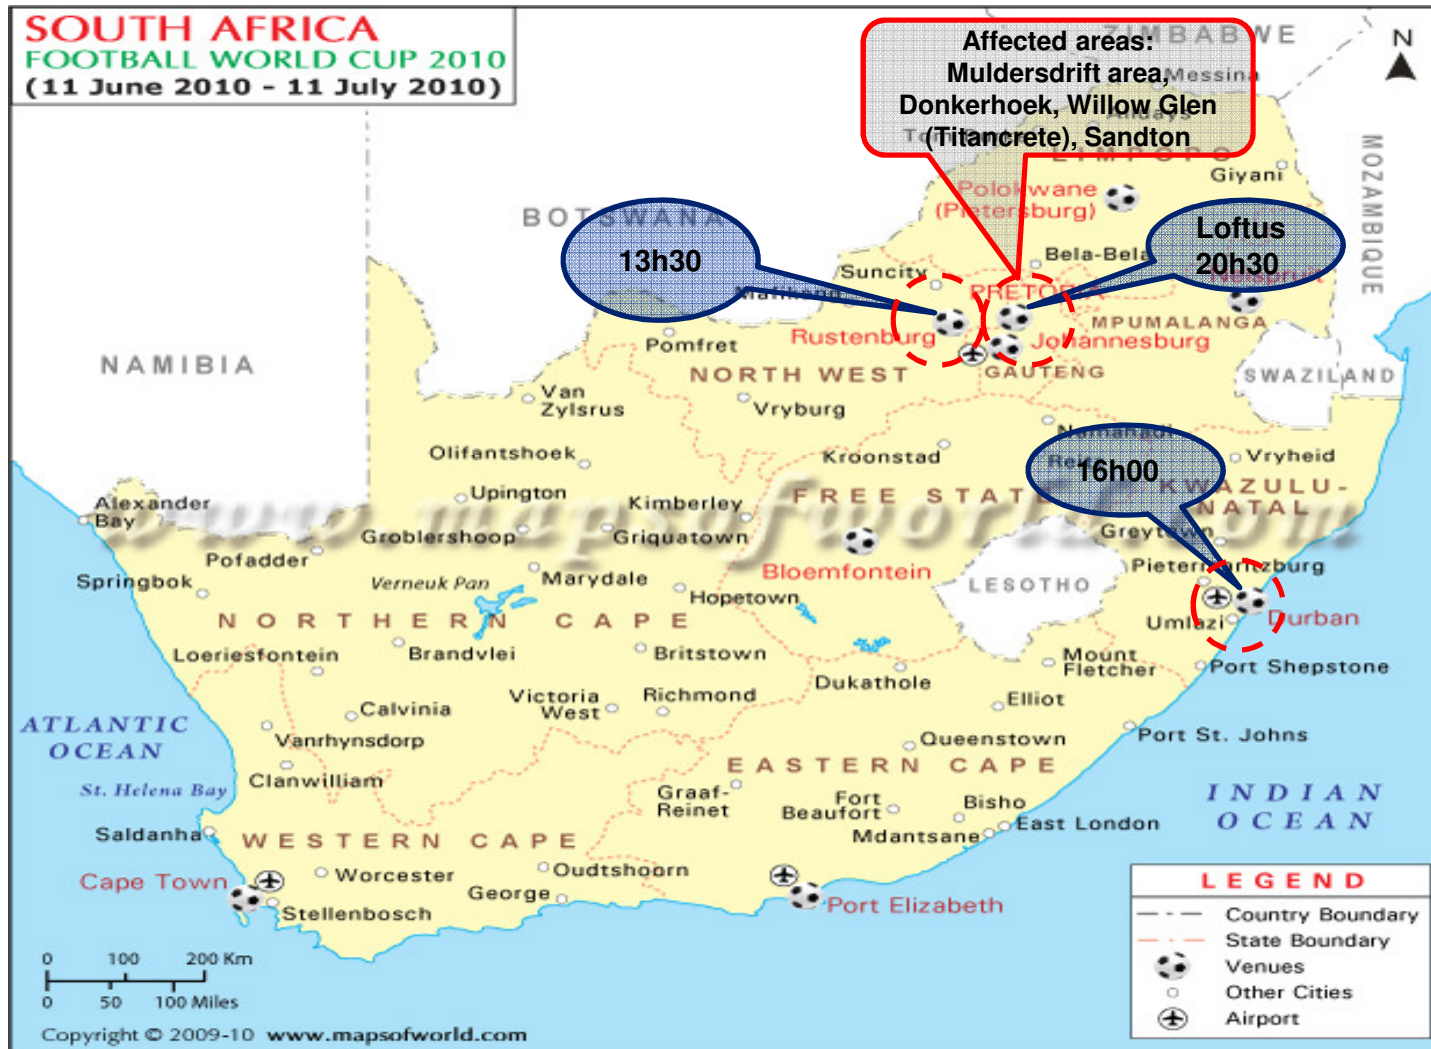

Saturday June 19th

= 10km Radius Surrounding Match Fixtures