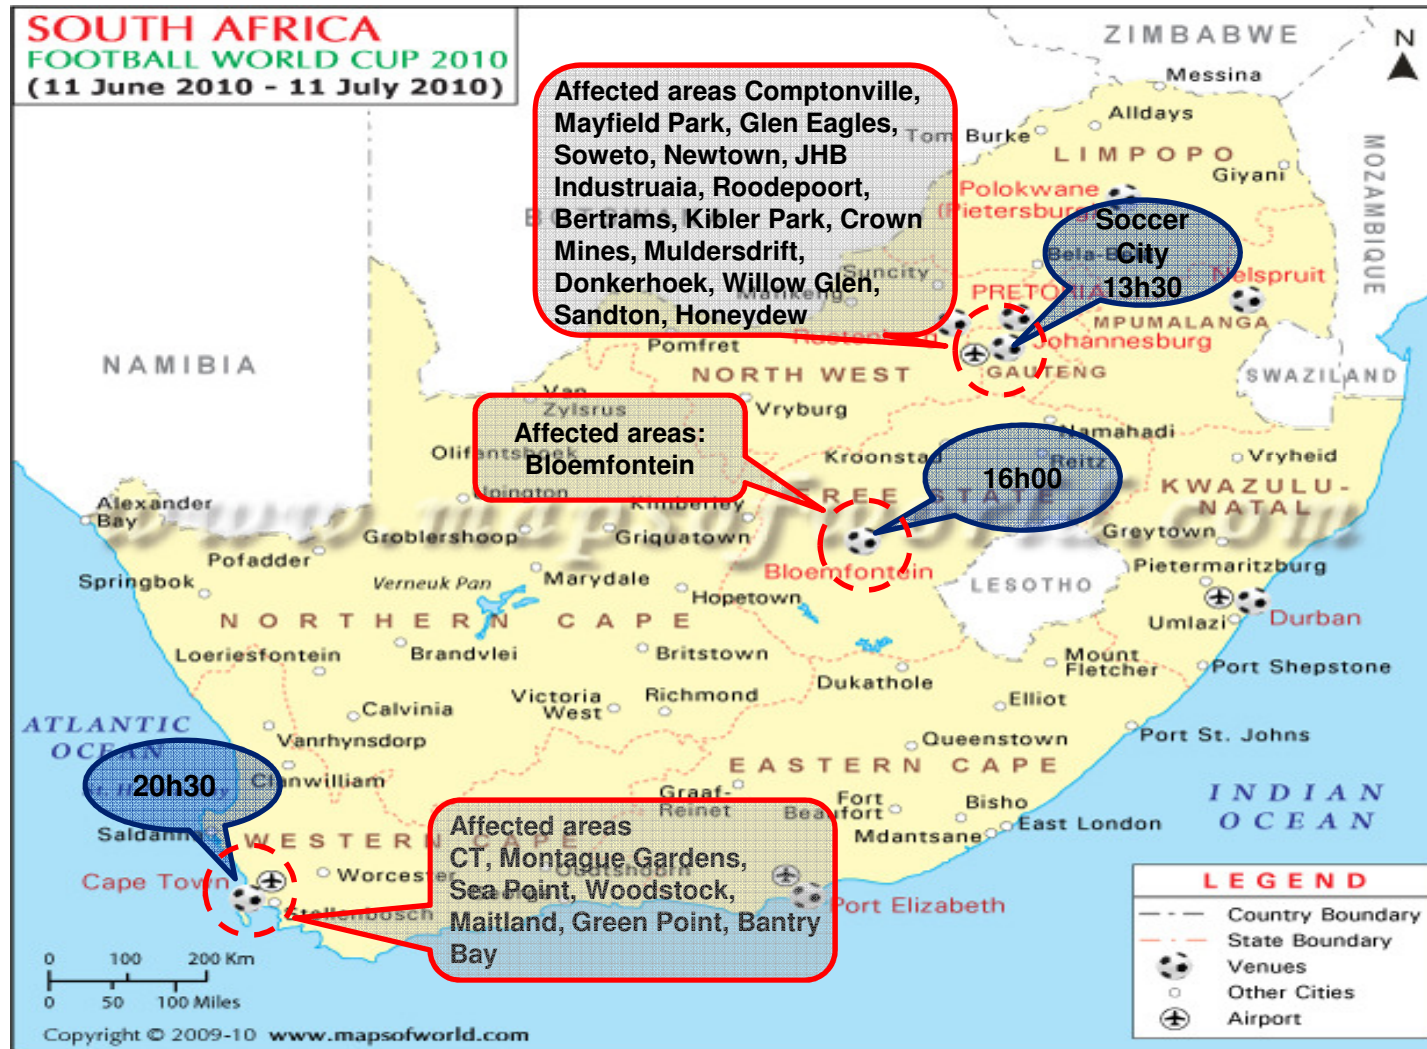

# Sunday June 13th

= 10km Radius Surrounding Match Fixtures

## Monday June 14th

 = 10km Radius Surrounding Match Fixtures

**Tuesday June 15th**

= 10km Radius Surrounding Match Fixtures