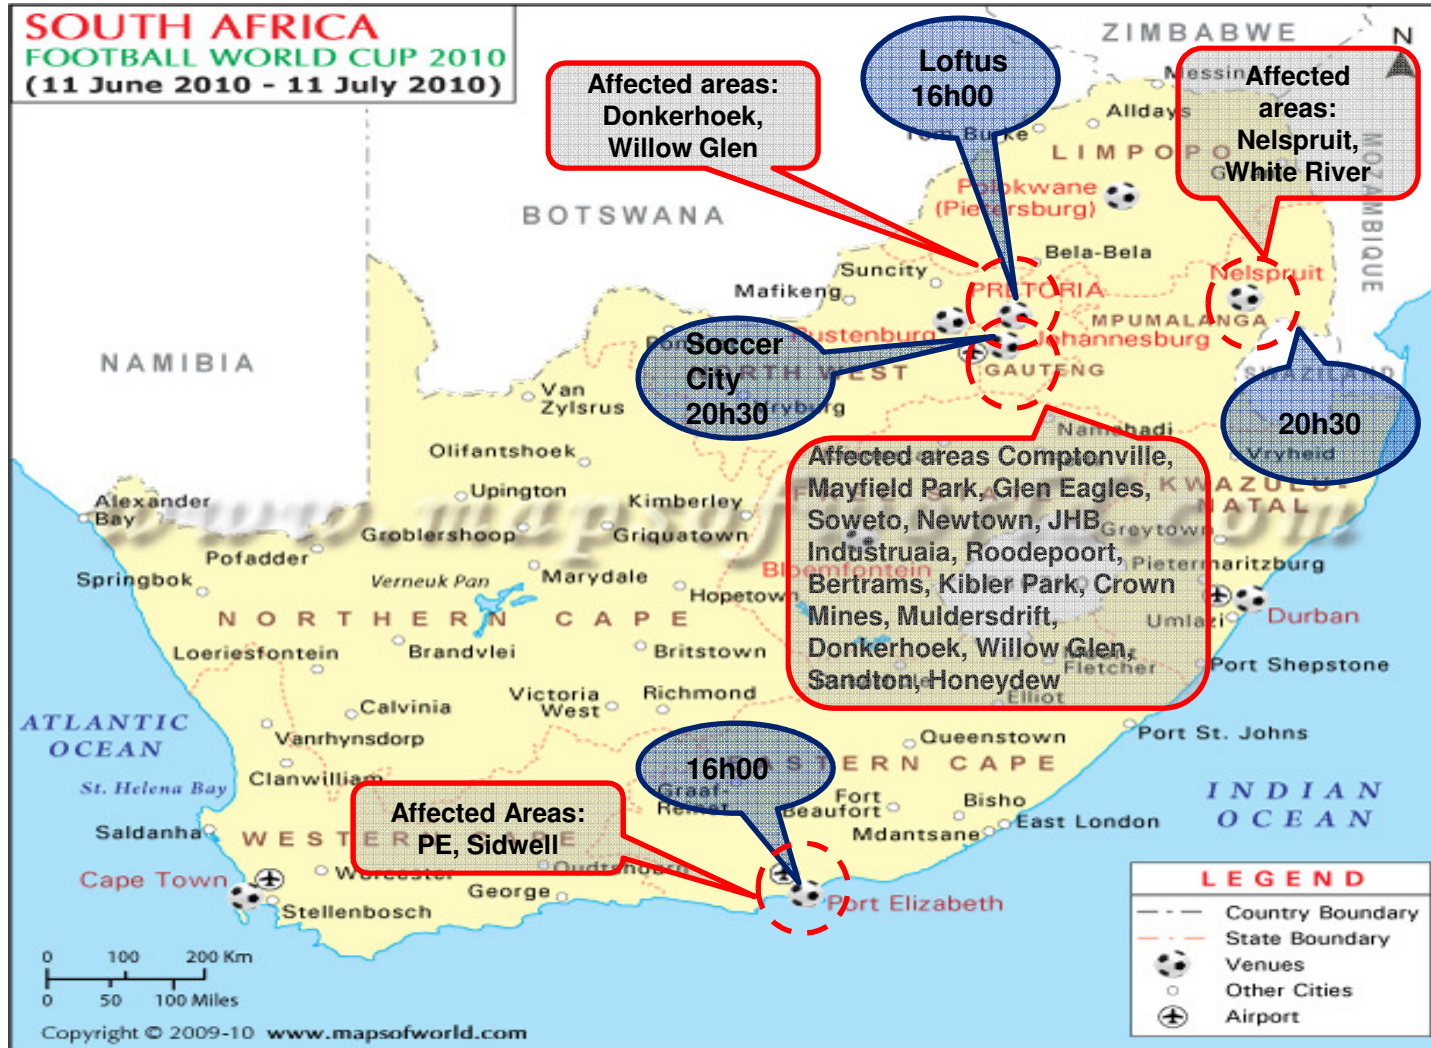

## Monday June 14th

 = 10km Radius Surrounding Match Fixtures

**Tuesday June 15th**

= 10km Radius Surrounding Match Fixtures

## Wednesday June 16<sup>th</sup> – Public Holiday

= 10km Radius Surrounding Match Fixtures

**Thursday June 17<sup>th</sup>**

= 10km Radius Surrounding Match Fixtures

**Friday June 18<sup>th</sup>**

= 10km Radius Surrounding Match Fixtures

# Monday June 21<sup>st</sup>

= 10km Radius Surrounding Match Fixtures

**Tuesday June 22<sup>nd</sup>**

= 10km Radius Surrounding Match Fixtures

**Wednesday June 23<sup>rd</sup>**

= 10km Radius Surrounding Match Fixtures

# Thursday June 24<sup>th</sup>

= 10km Radius Surrounding Match Fixtures

**Friday June 25<sup>th</sup>**

= 10km Radius Surrounding Match Fixtures