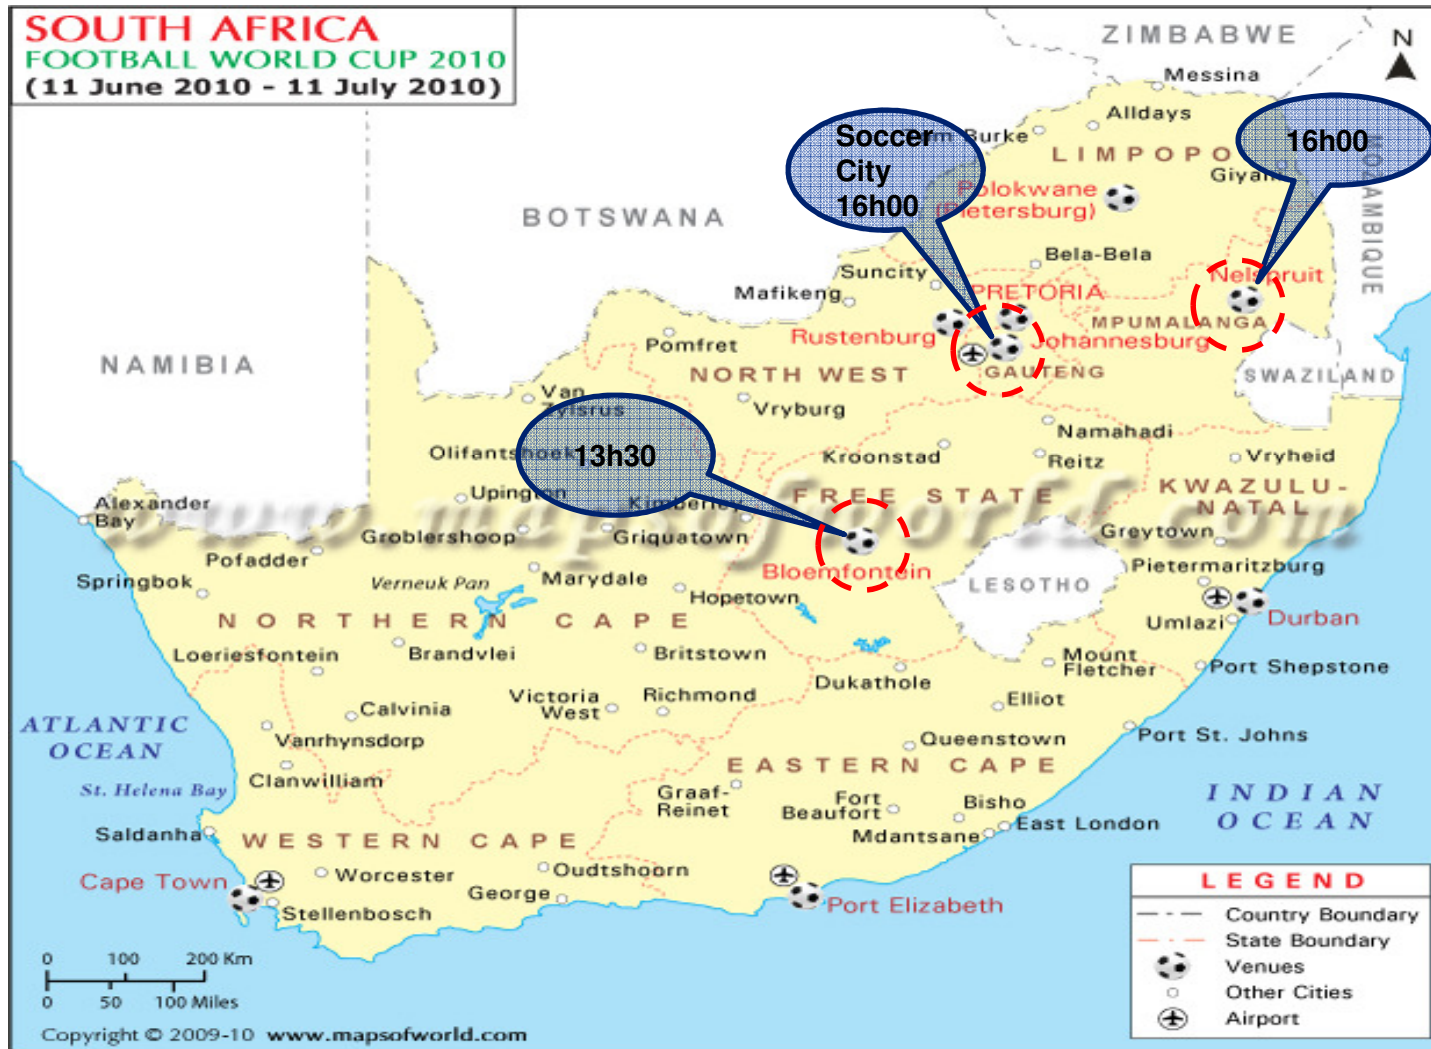

# Sunday June 13th

= 10km Radius Surrounding Match Fixtures

## Monday June 14th

 = 10km Radius Surrounding Match Fixtures

**Tuesday June 15th**

= 10km Radius Surrounding Match Fixtures

## Wednesday June 16<sup>th</sup> – Public Holiday

= 10km Radius Surrounding Match Fixtures

**Thursday June 17<sup>th</sup>**

= 10km Radius Surrounding Match Fixtures

**Friday June 18<sup>th</sup>**

= 10km Radius Surrounding Match Fixtures

# Saturday June 19<sup>th</sup>

= 10km Radius Surrounding Match Fixtures

**Sunday June 20<sup>th</sup>**

**( ) = 10km Radius Surrounding Match Fixtures**