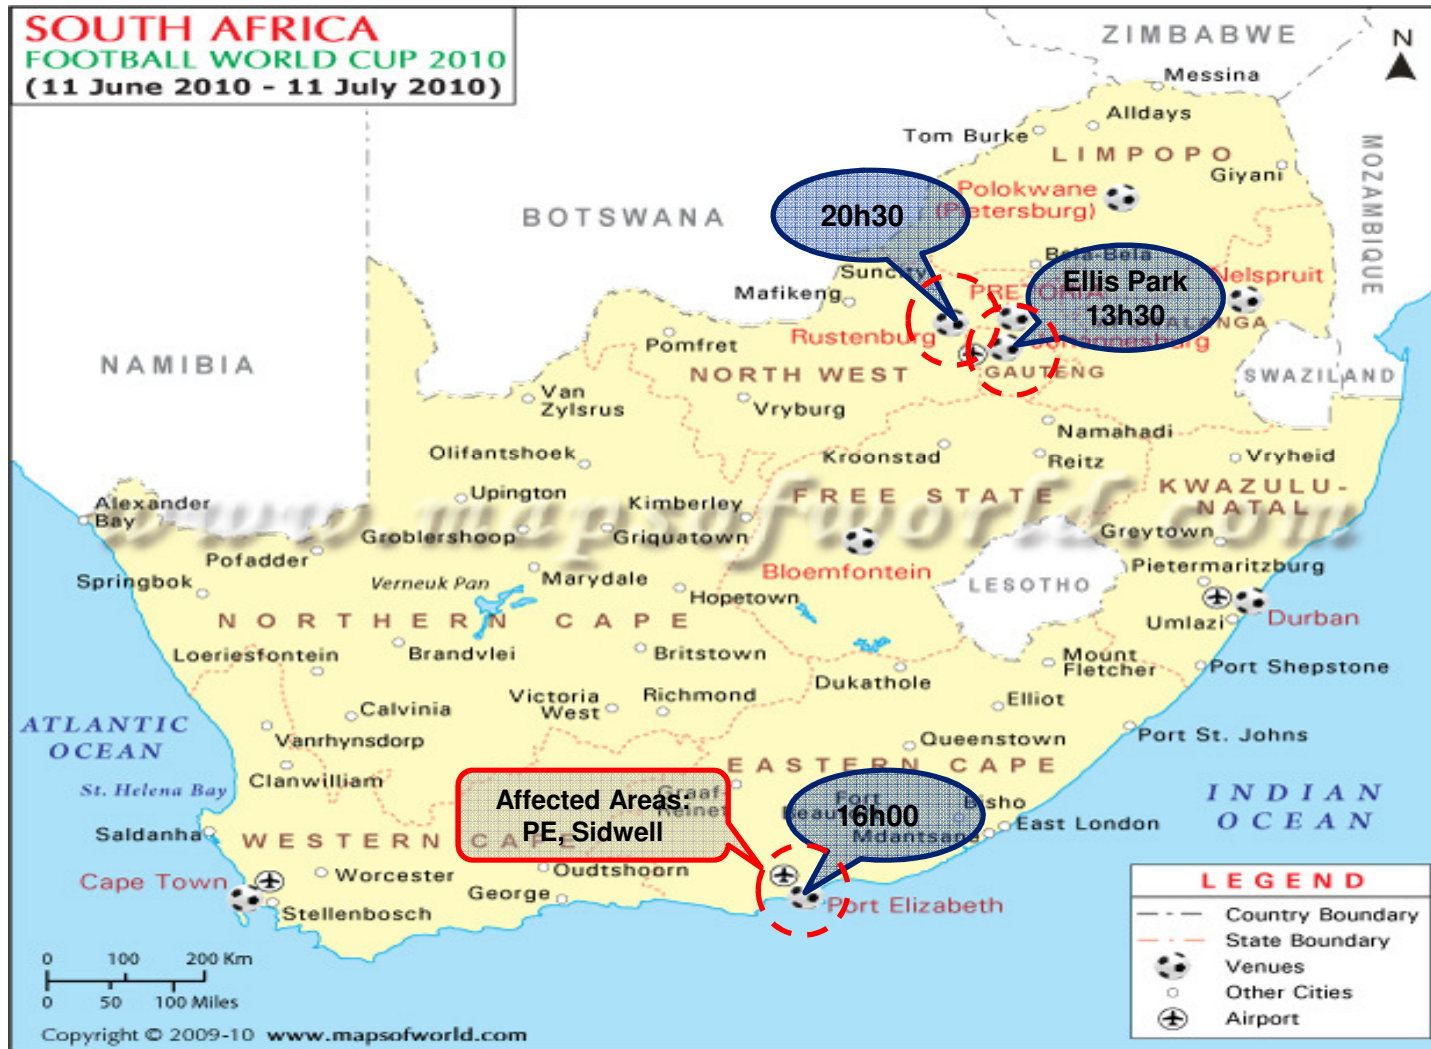

**Friday June 11th**

= 10km Radius Surrounding Match Fixtures

## Saturday June 12th

 = 10km Radius Surrounding Match Fixtures