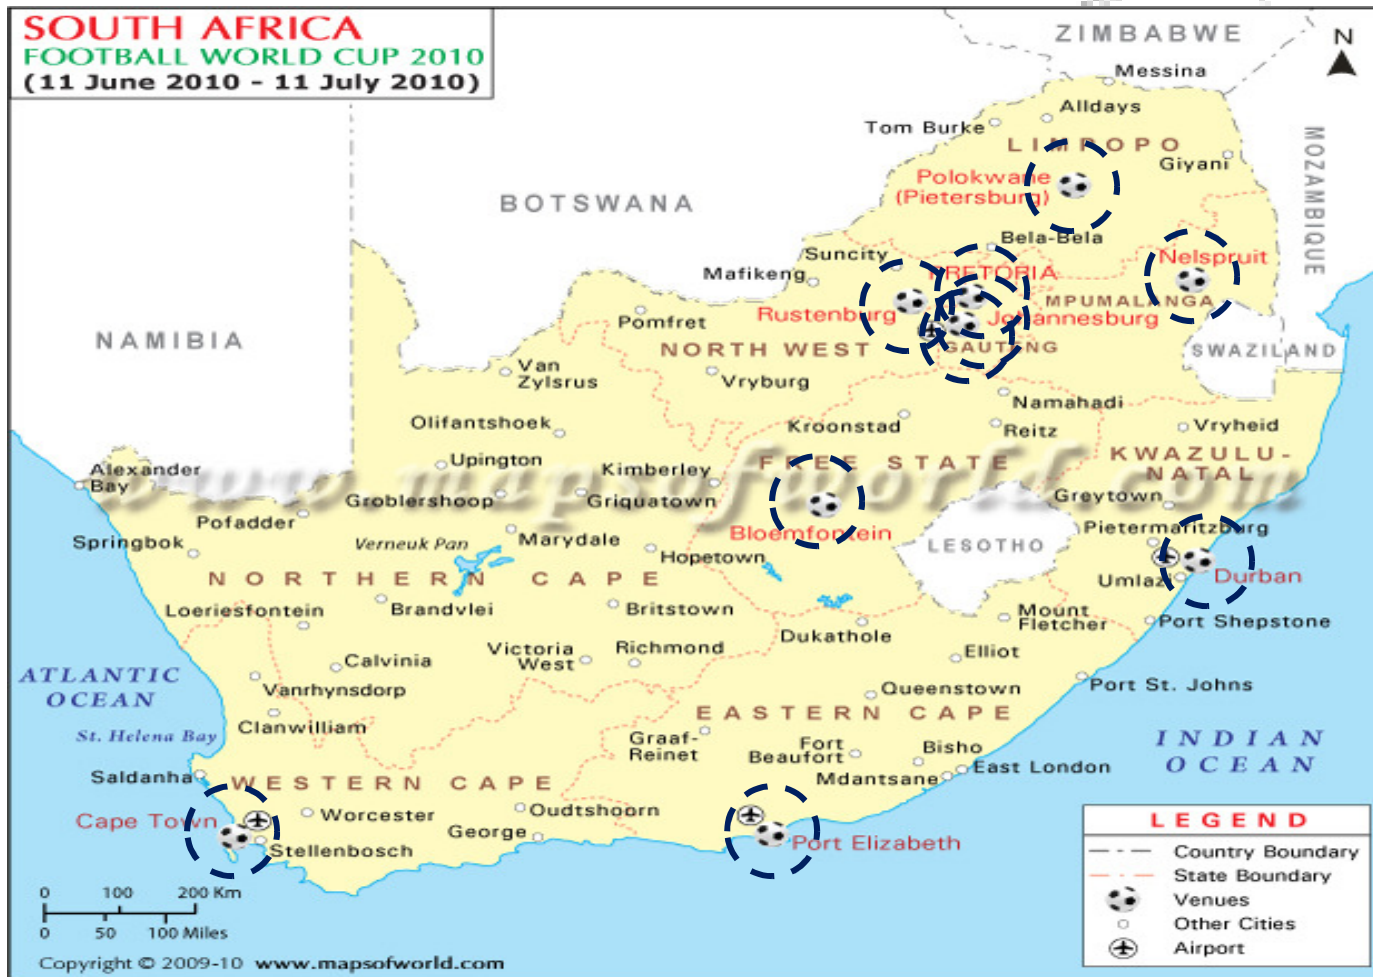

Group A	Group B	Group C	Group D	Group E	Group F	Group G	Group H
A 1 South Africa	B 1 Argentina	C 1 England	D 1 Germany	E 1 Netherlands	F 1 Italy	G 1 Brazil	H 1 Spain
A 2 Mexico	B 2 Nigeria	C 2 USA	D 2 Australia	E 2 Denmark	F 2 Paraguay	G 2 Korea DPR	H 2 Switzerland
A 3 Uruguay	B 3 Korea Republic	C 3 Algeria	D 3 Serbia	E 3 Japan	F 3 New Zealand	G 3 Cote d'Ivoire	H 3 Honduras
A 4 France	B 4 Greece	C 4 Slovenia	D 4 Ghana	E 4 Cameroon	F 4 Slovakia	G 4 Portugal	H 4 Chile

# 2010 World Cup Stadia

- Cape Town
- Port Elizabeth
- Durban
- Bloemfontein
- Rustenburg
- JHB – Ellis Park
- JHB – Soccer City
- Pretoria
- Nelspruit
- Polokwane

⊖ = Stadium Locations