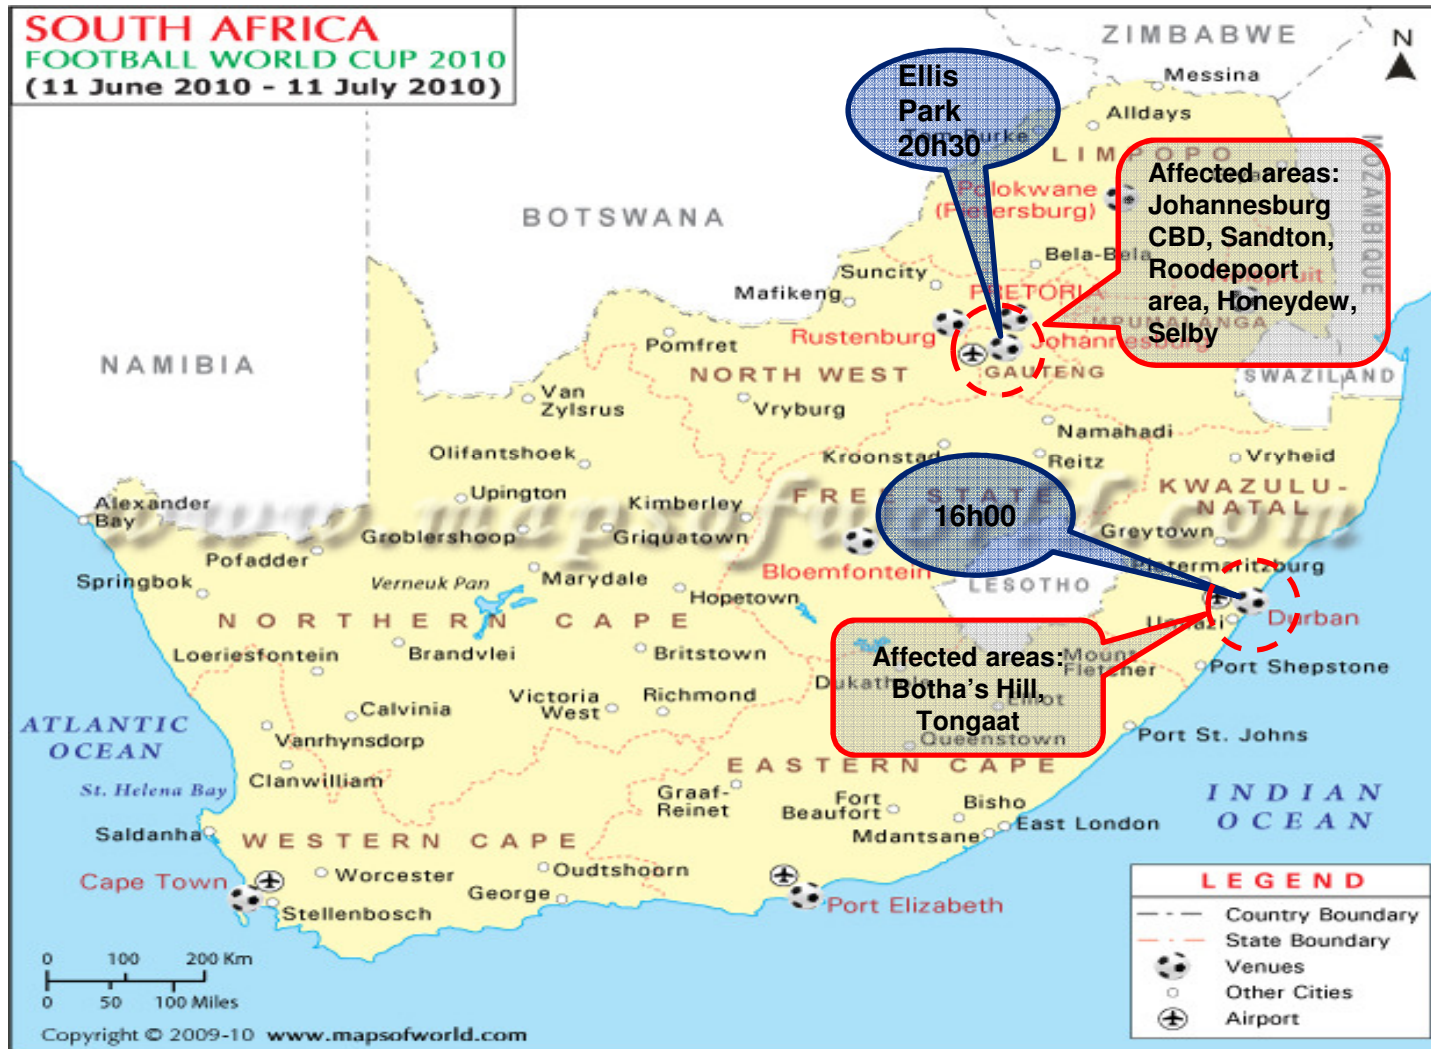

## Monday June 14th

 = 10km Radius Surrounding Match Fixtures

**Tuesday June 15th**

= 10km Radius Surrounding Match Fixtures

# Thursday June 24<sup>th</sup>

= 10km Radius Surrounding Match Fixtures

**Friday June 25<sup>th</sup>**

= 10km Radius Surrounding Match Fixtures

# Saturday June 26<sup>th</sup>

 = 10km Radius Surrounding Match Fixtures

**Sunday June 27<sup>th</sup>**

 = 10km Radius Surrounding Match Fixtures

**Monday June 28<sup>th</sup>**

= 10km Radius Surrounding Match Fixtures

**Tuesday June 29<sup>th</sup>**

= 10km Radius Surrounding Match Fixtures