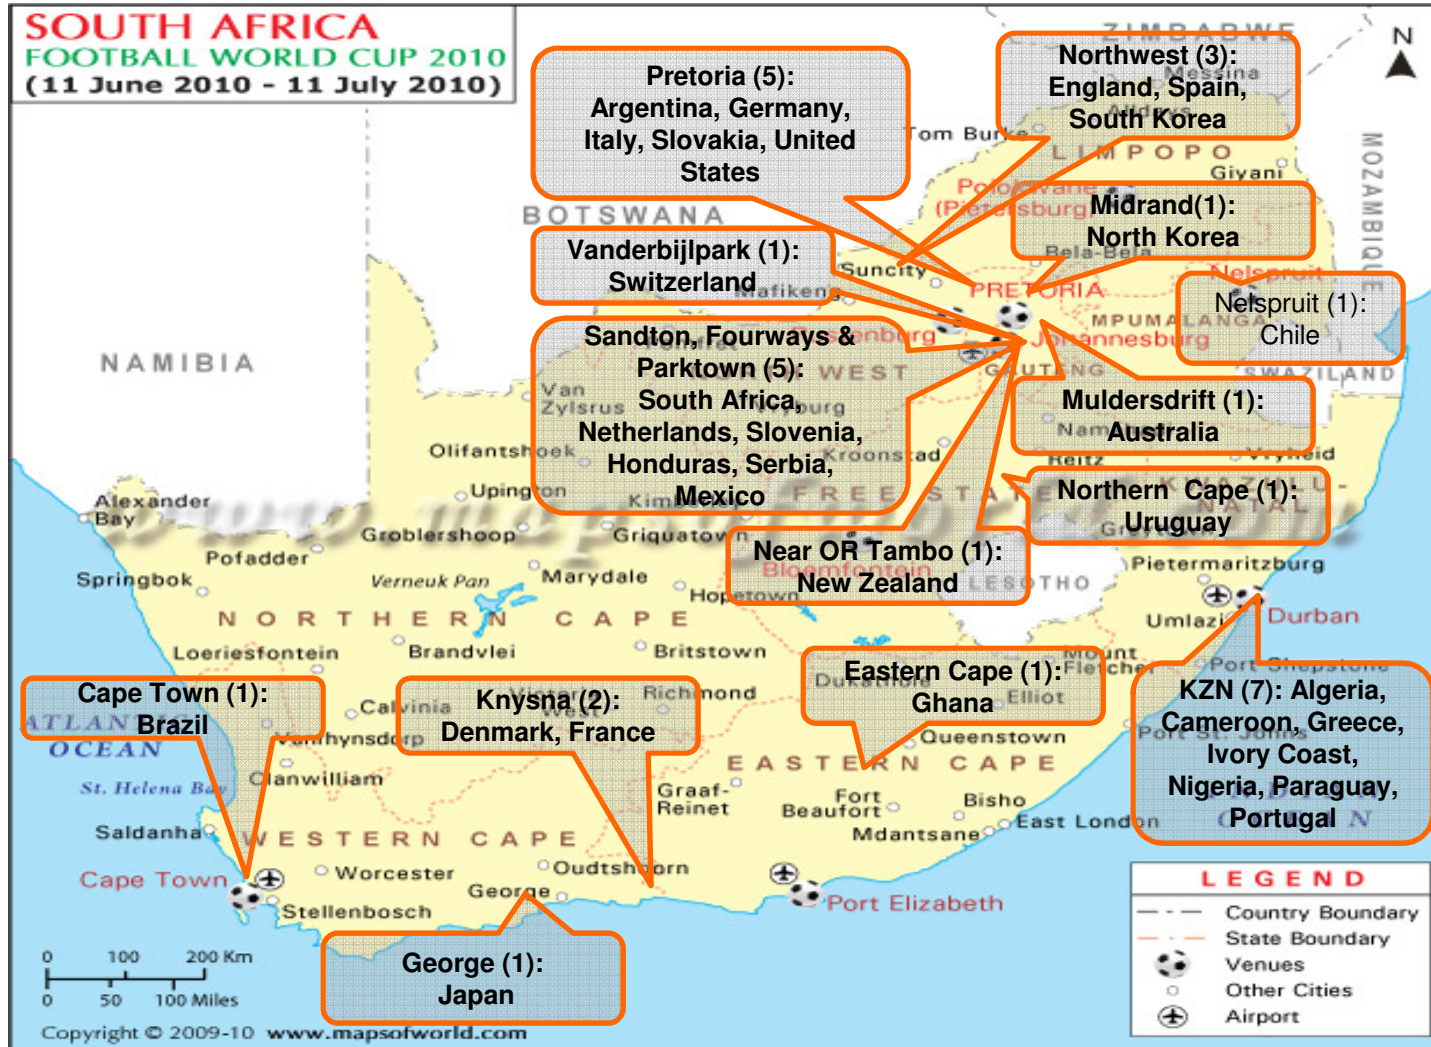

# 2010 World Cup Stadia

- Cape Town
- Port Elizabeth
- Durban
- Bloemfontein
- Rustenburg
- JHB – Ellis Park
- JHB – Soccer City
- Pretoria
- Nelspruit
- Polokwane

⊖ = Stadium Locations

# Fan Parks

**Barloworld**  
Logistics

**Fan Park example - 2006 World Cup Germany – 500,000 spectators for one game**

## 2010 World Cup Base Camps

- **Johannesburg**
  - **Bafana Bafana** - Southern Sun Grayston Hotel and will train at Sandown High School
  - Honduras (Indaba Hotel Fourways), Mexico (Thaba ya Batswana), Netherlands (Hilton Sandton), North Korea (Protea Hotel Midrand), Serbia (Sunnyside Park Hotel), Slovenia (Hyde Park Southern Sun), Australia (Kloofzicht Lodge near Muldersdrift ), New Zealand (New Zealand at Serengeti Estate near OR Tambo), Switzerland (Emerald Resort and Casino in Vanderbijlpark)
- **Pretoria**
  - Argentina (High Performance Centre), Germany (Velmore Hotel in Centurion), Italy (Leriba Lodge outside Pretoria), Slovakia (Villas Luxury Suite Hotel), United States (Irene Country Lodge)
- **KZN**
  - Algeria (Monduzur in San Lameer), Cameroon (Oyster Box in Umhlanga), Greece (Beverly Hills Hotel at Umhlanga Rocks), Ivory Coast (Riverside Hotel) , Nigeria (Hampshire in Durban), Paraguay (Woodridge Country Estate in the Midlands), Portugal (Valley Lodge in Hillcrest)
- **Western Cape**
  - Brazil (Fairway in Cape Town), Denmark (Simola Hotel Country Club in Knysna), France (Pezula Resort Hotel and Spa in Knysna), Japan (Fancourt Hotel and Country Club outside George)
- **North West**
  - England (Bafokeng Sports Campus in Rustenburg), Spain (North West University campus in Potchefstroom), South Korea (Hunters Rest Hotel in Rustenburg)
- **Mpumalanga**
  - Chile (Ingwenyama Conference Centre)
- **Eastern Cape**
  - Ghana (Rhoode Valley)
- **Northern Cape**
  - Uruguay (Protea Hotel Kimberley)

**Friday June 11th**

= 10km Radius Surrounding Match Fixtures