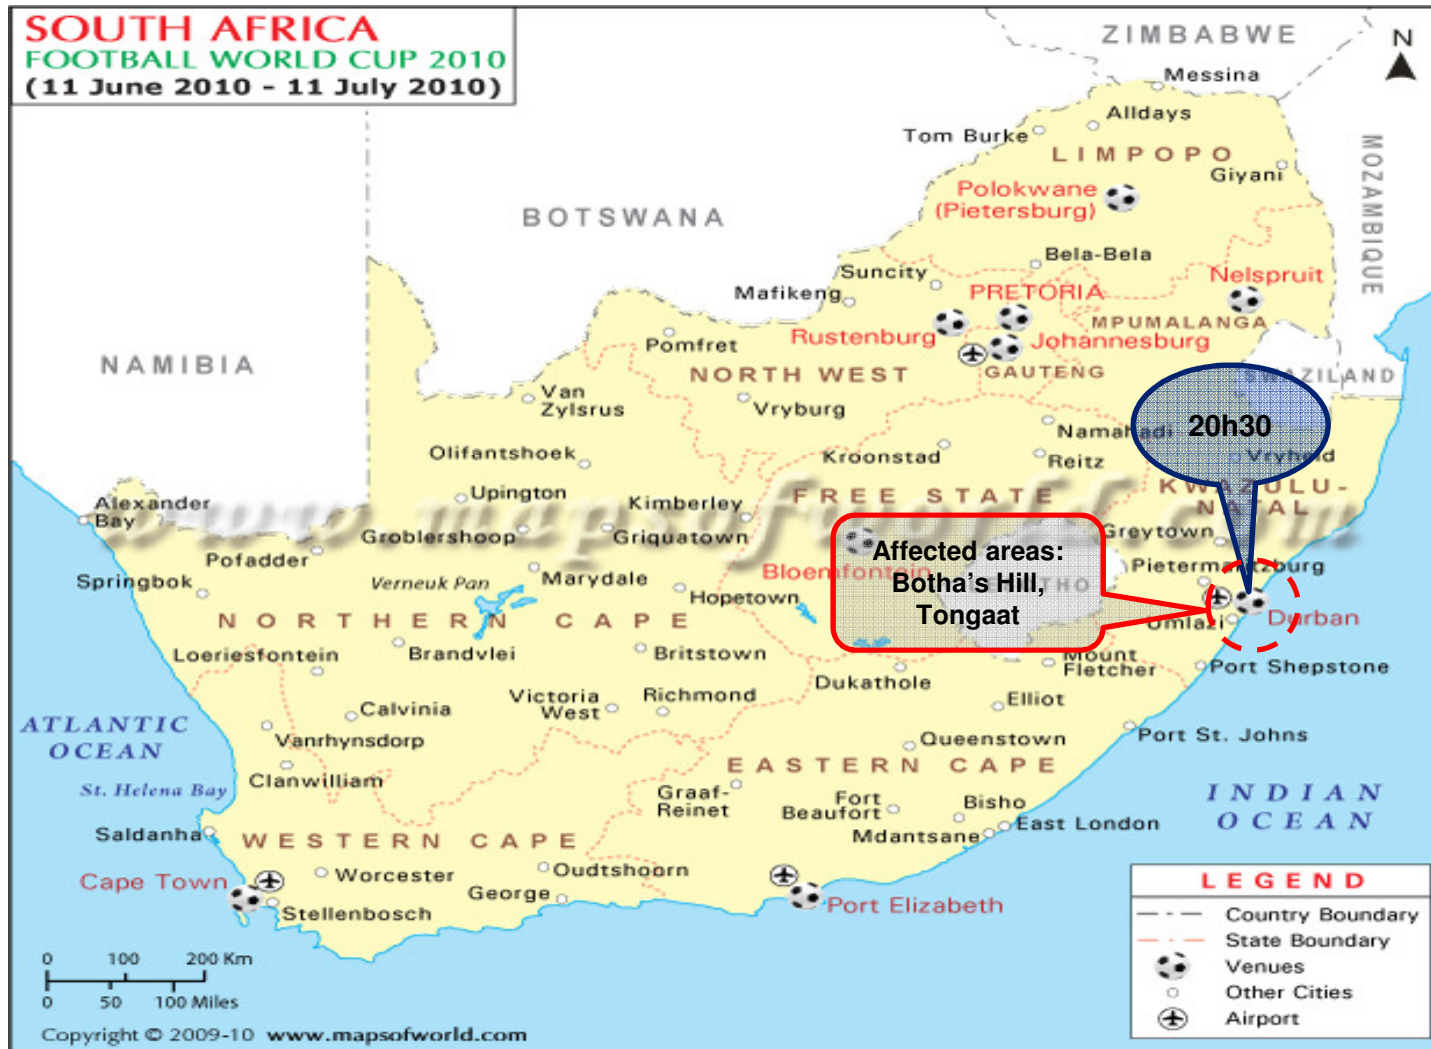

Wednesday July 7th – 2nd Semi Final