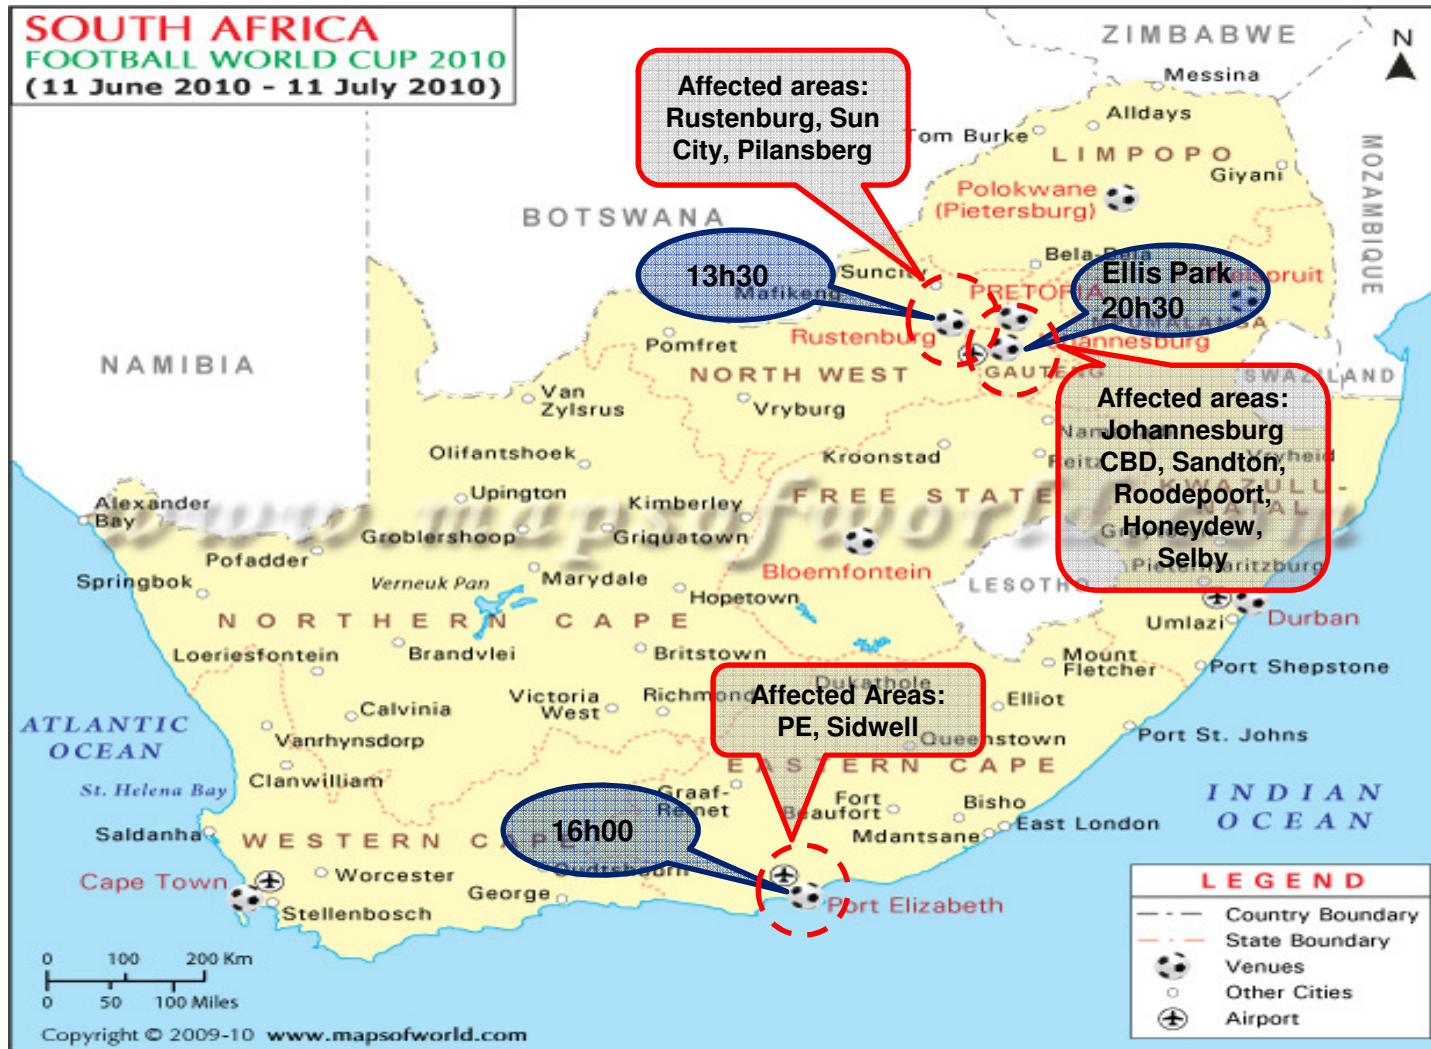

## Saturday June 12th

 = 10km Radius Surrounding Match Fixtures

# Sunday June 13th

= 10km Radius Surrounding Match Fixtures

## Monday June 14th

 = 10km Radius Surrounding Match Fixtures

**Tuesday June 15th**

= 10km Radius Surrounding Match Fixtures

## Wednesday June 16<sup>th</sup> – Public Holiday

= 10km Radius Surrounding Match Fixtures

**Thursday June 17<sup>th</sup>**

= 10km Radius Surrounding Match Fixtures

**Friday June 18<sup>th</sup>**

= 10km Radius Surrounding Match Fixtures