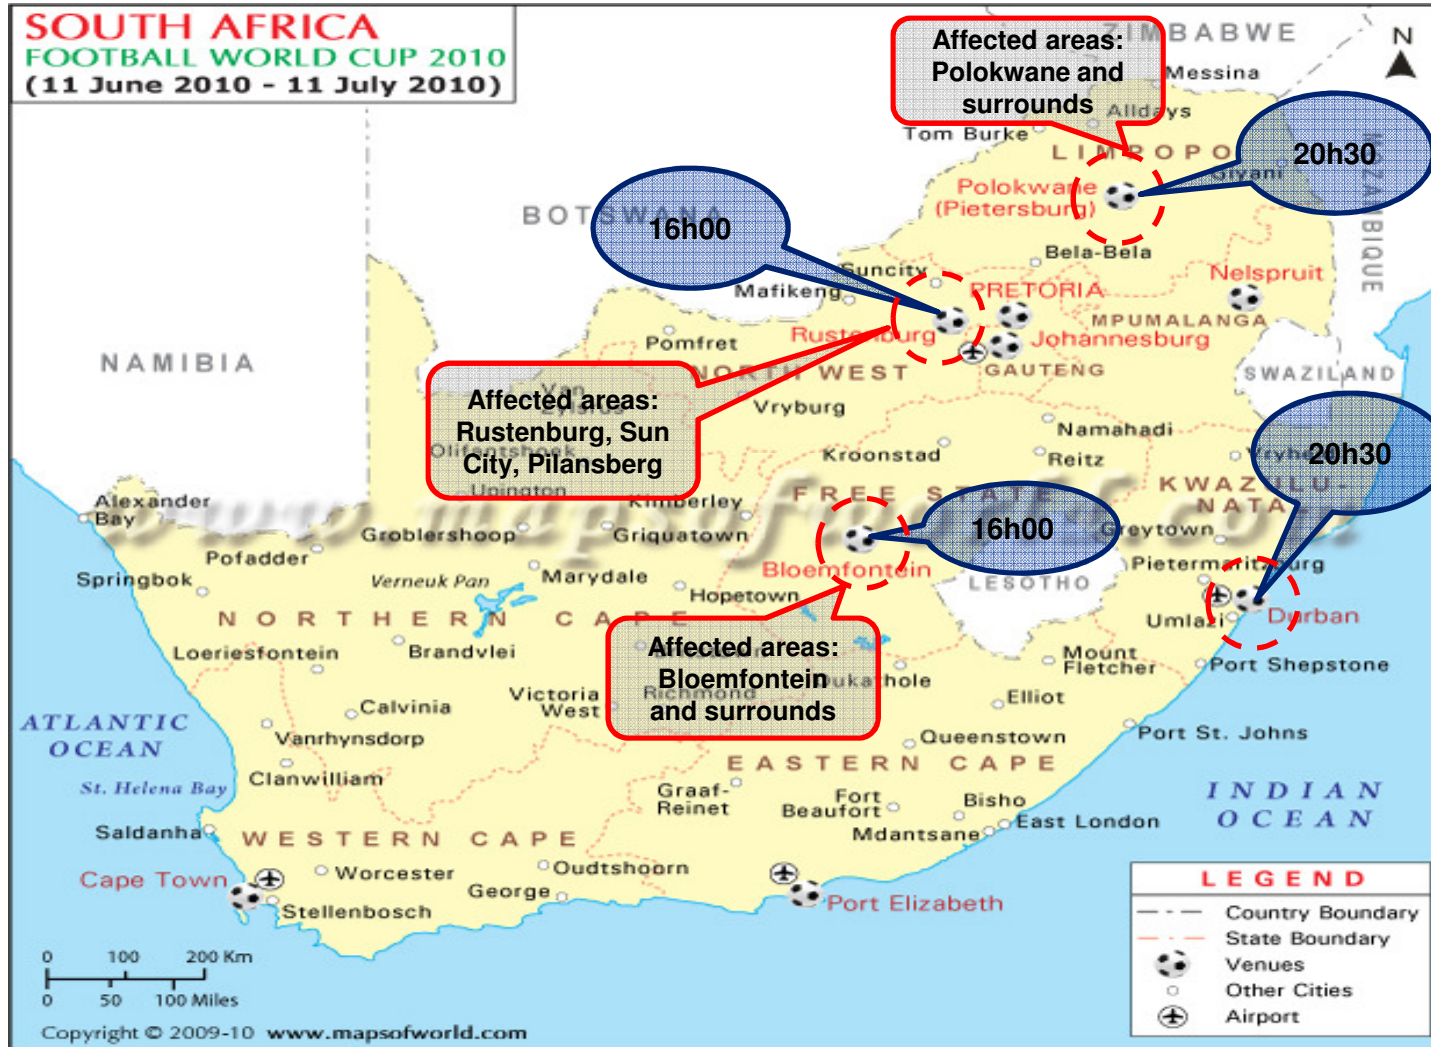

## Monday June 14th

 = 10km Radius Surrounding Match Fixtures

**Tuesday June 15th**

= 10km Radius Surrounding Match Fixtures

## Wednesday June 16<sup>th</sup> – Public Holiday

= 10km Radius Surrounding Match Fixtures

**Thursday June 17<sup>th</sup>**

= 10km Radius Surrounding Match Fixtures

**Friday June 18<sup>th</sup>**

= 10km Radius Surrounding Match Fixtures

# Monday June 21<sup>st</sup>

= 10km Radius Surrounding Match Fixtures

**Tuesday June 22<sup>nd</sup>**

= 10km Radius Surrounding Match Fixtures

**Wednesday June 23<sup>rd</sup>**

= 10km Radius Surrounding Match Fixtures

# Thursday June 24<sup>th</sup>

= 10km Radius Surrounding Match Fixtures

**Friday June 25<sup>th</sup>**

= 10km Radius Surrounding Match Fixtures