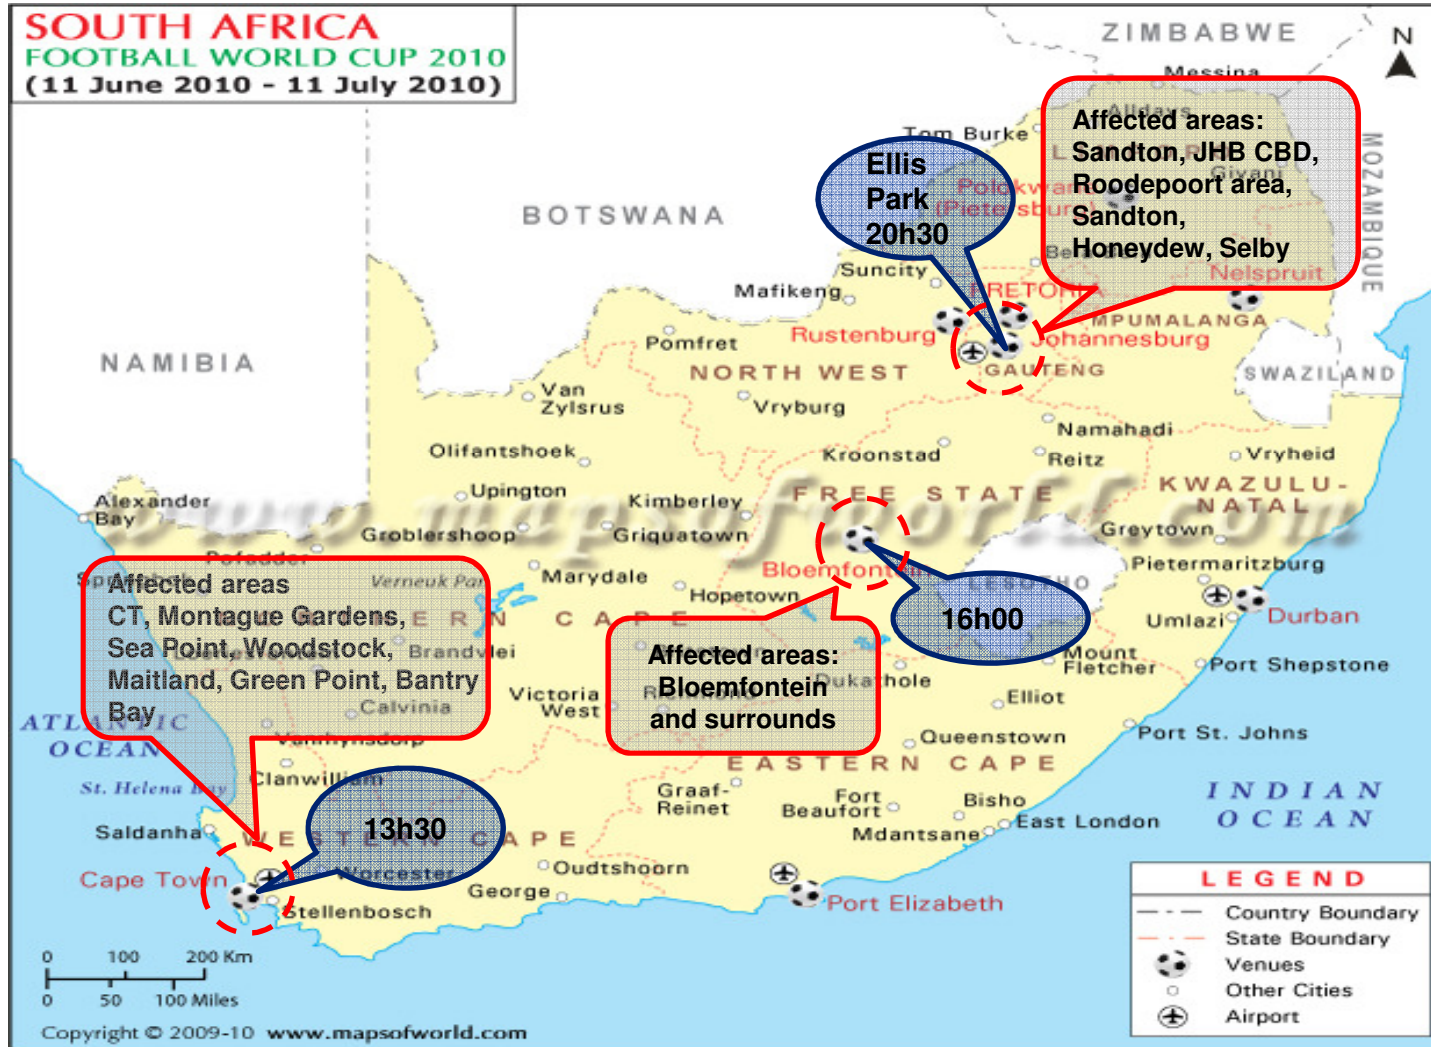

## Monday June 14th

 = 10km Radius Surrounding Match Fixtures

**Tuesday June 15th**

= 10km Radius Surrounding Match Fixtures

## Wednesday June 16<sup>th</sup> – Public Holiday

= 10km Radius Surrounding Match Fixtures

**Thursday June 17<sup>th</sup>**

= 10km Radius Surrounding Match Fixtures

**Friday June 18<sup>th</sup>**

= 10km Radius Surrounding Match Fixtures

# Saturday June 19<sup>th</sup>

= 10km Radius Surrounding Match Fixtures

**Sunday June 20<sup>th</sup>**

**( ) = 10km Radius Surrounding Match Fixtures**

# Monday June 21<sup>st</sup>

= 10km Radius Surrounding Match Fixtures

**Tuesday June 22<sup>nd</sup>**

= 10km Radius Surrounding Match Fixtures

**Wednesday June 23<sup>rd</sup>**

= 10km Radius Surrounding Match Fixtures