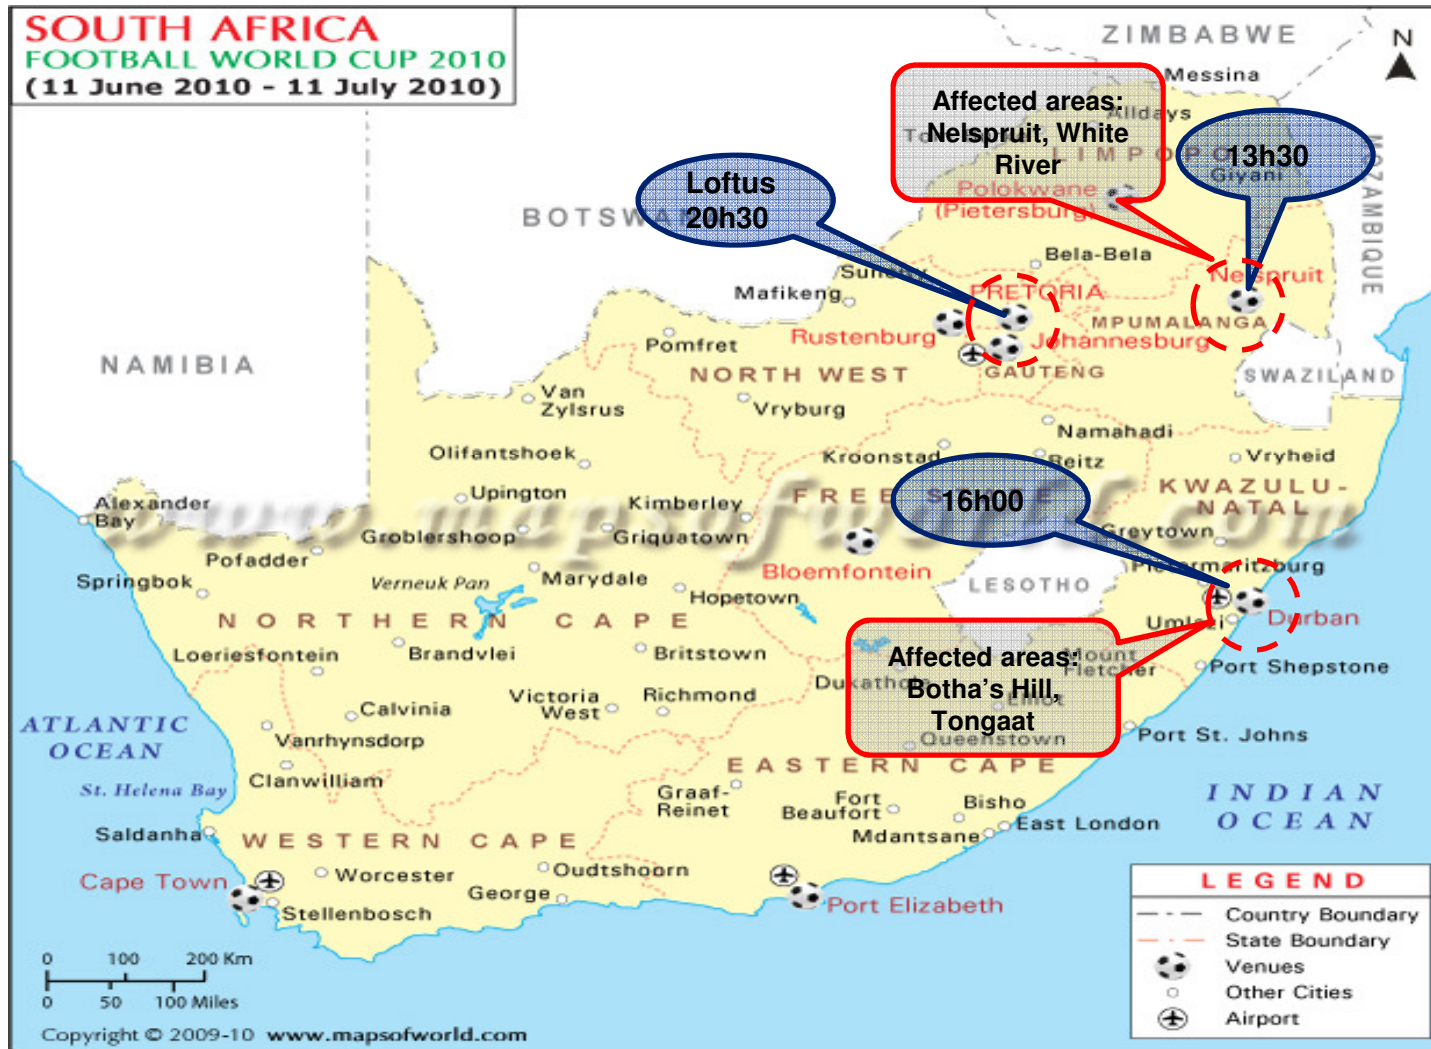

## Saturday June 12th

 = 10km Radius Surrounding Match Fixtures

# Sunday June 13th

= 10km Radius Surrounding Match Fixtures

## Monday June 14th

 = 10km Radius Surrounding Match Fixtures

**Tuesday June 15th**

= 10km Radius Surrounding Match Fixtures

## Wednesday June 16<sup>th</sup> – Public Holiday

= 10km Radius Surrounding Match Fixtures

**Thursday June 17<sup>th</sup>**

= 10km Radius Surrounding Match Fixtures

**Friday June 18<sup>th</sup>**

= 10km Radius Surrounding Match Fixtures