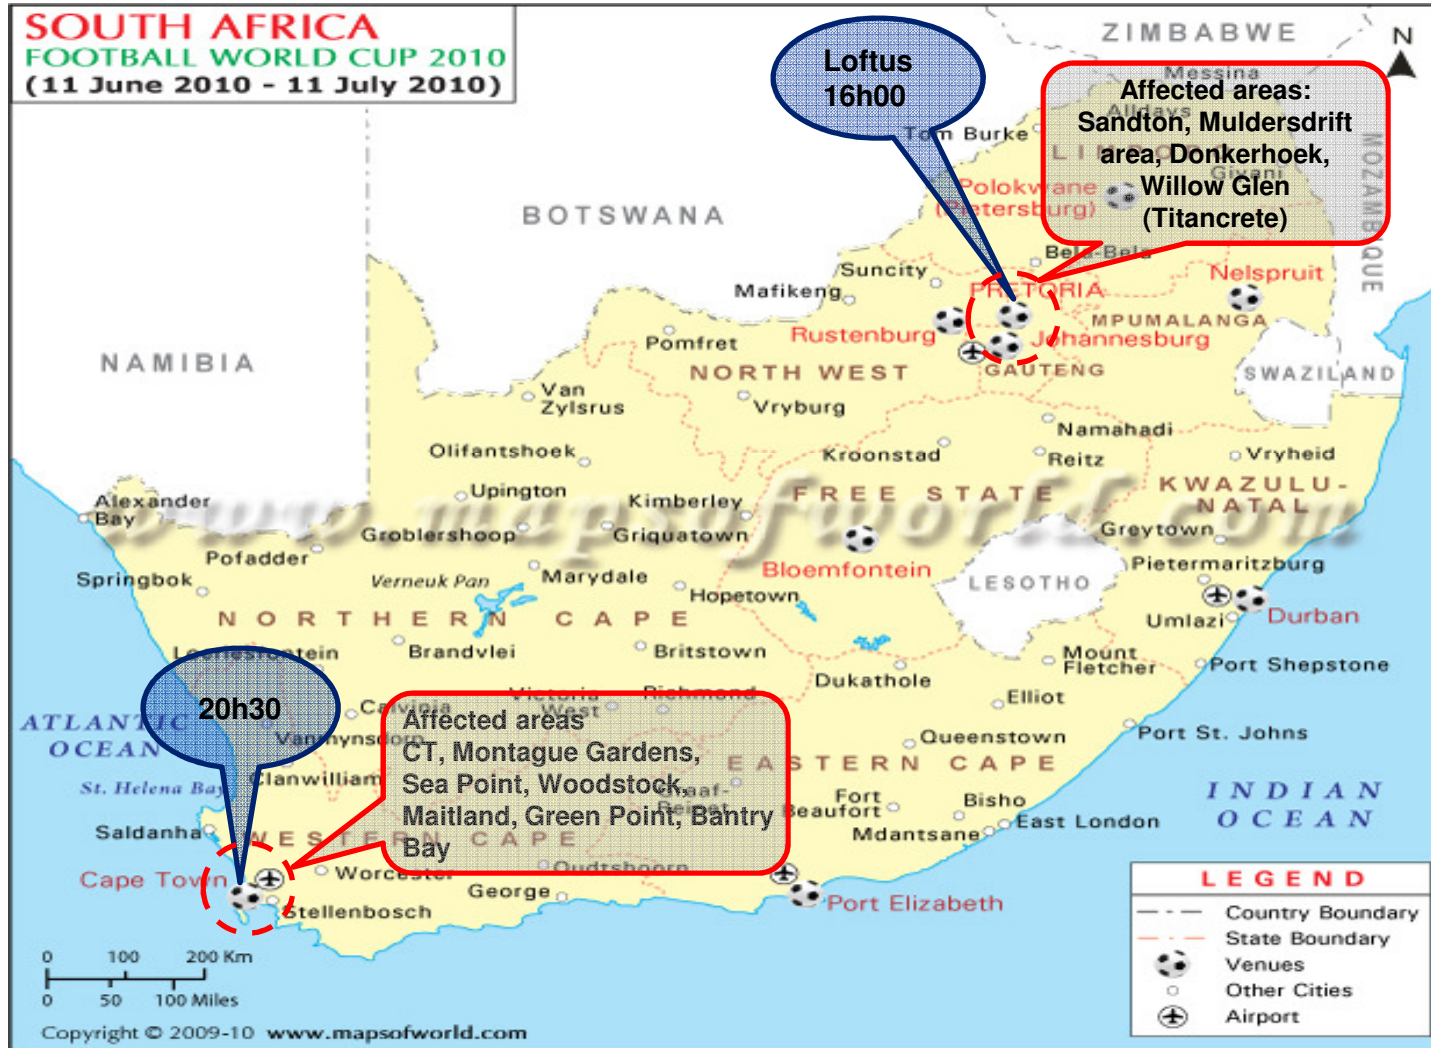

# Thursday June 24<sup>th</sup>

= 10km Radius Surrounding Match Fixtures

**Friday June 25<sup>th</sup>**

= 10km Radius Surrounding Match Fixtures

# Saturday June 26<sup>th</sup>

 = 10km Radius Surrounding Match Fixtures

**Sunday June 27<sup>th</sup>**

 = 10km Radius Surrounding Match Fixtures

**Monday June 28<sup>th</sup>**

= 10km Radius Surrounding Match Fixtures

**Tuesday June 29<sup>th</sup>**

= 10km Radius Surrounding Match Fixtures