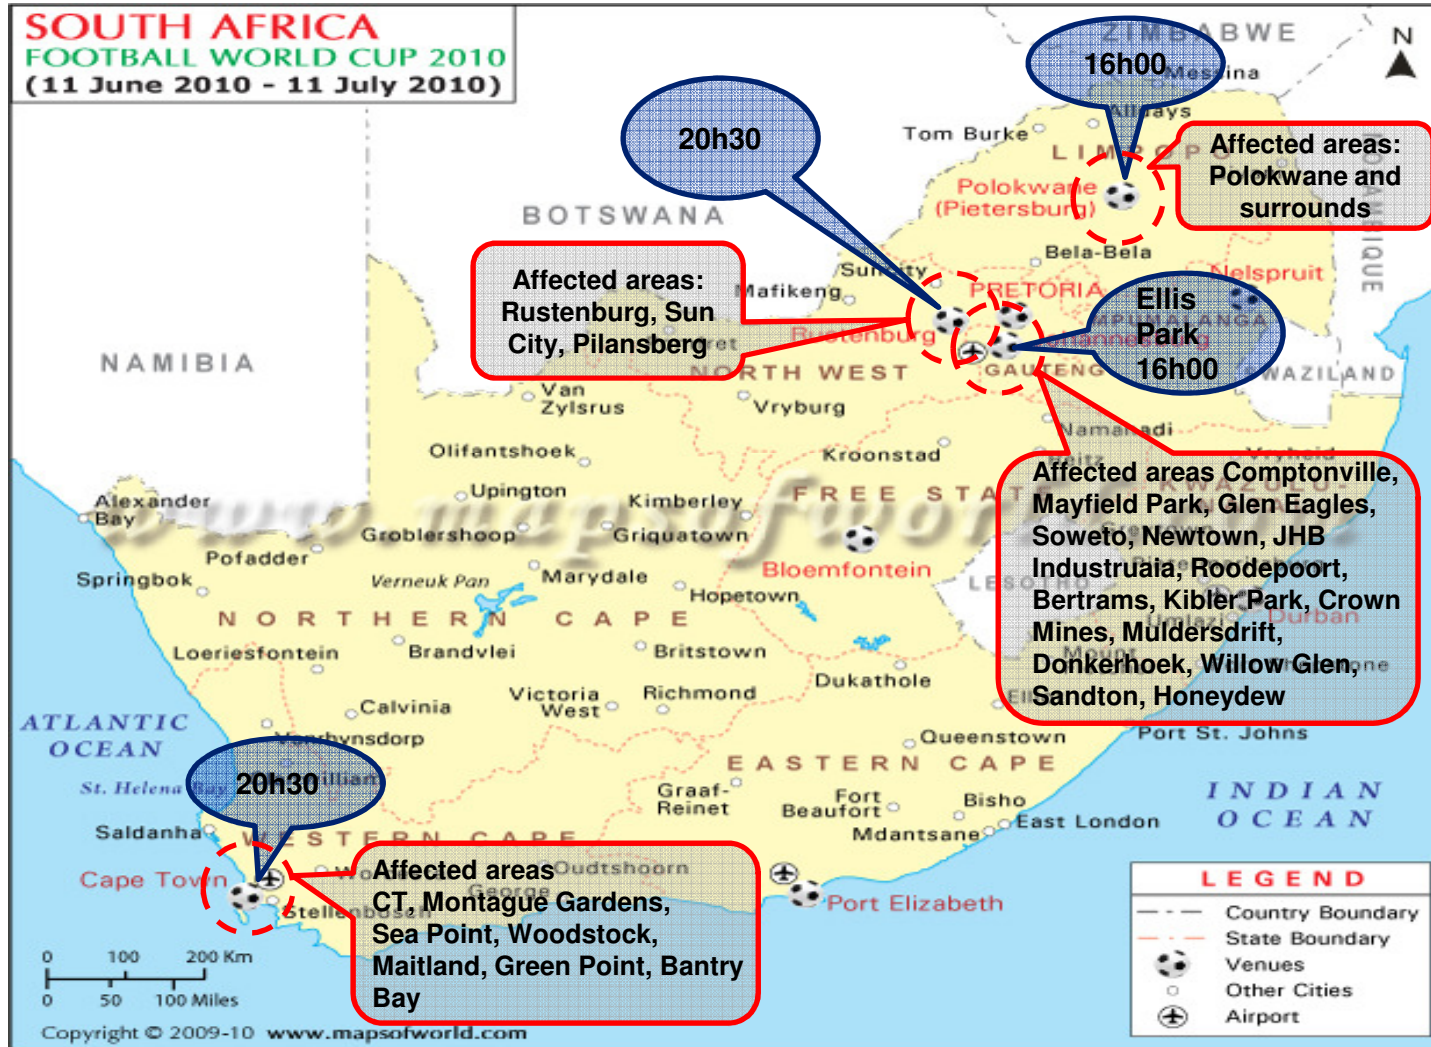

## Monday June 14th

 = 10km Radius Surrounding Match Fixtures

**Tuesday June 15th**

= 10km Radius Surrounding Match Fixtures

## Wednesday June 16<sup>th</sup> – Public Holiday

= 10km Radius Surrounding Match Fixtures

**Thursday June 17<sup>th</sup>**

= 10km Radius Surrounding Match Fixtures

**Friday June 18<sup>th</sup>**

= 10km Radius Surrounding Match Fixtures

# Monday June 21<sup>st</sup>

= 10km Radius Surrounding Match Fixtures

**Tuesday June 22<sup>nd</sup>**

= 10km Radius Surrounding Match Fixtures

**Wednesday June 23<sup>rd</sup>**

= 10km Radius Surrounding Match Fixtures

# Thursday June 24<sup>th</sup>

= 10km Radius Surrounding Match Fixtures

**Friday June 25<sup>th</sup>**

= 10km Radius Surrounding Match Fixtures